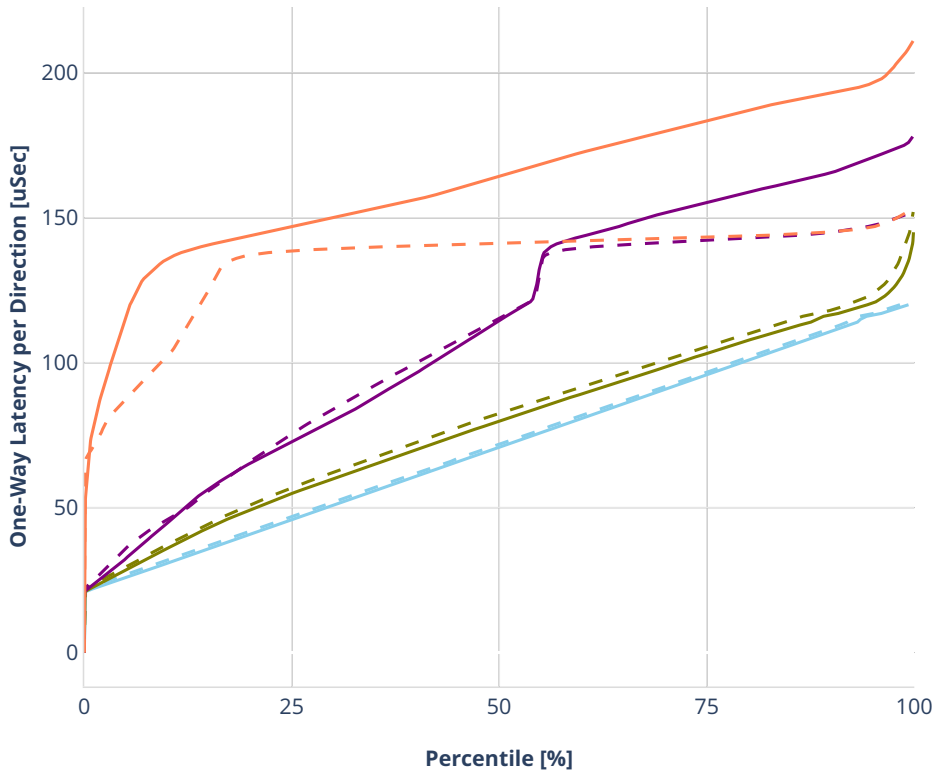

Latency: ethip4-ip4base-l3fwd

- No-load.
- Low-load, 10% PDR.
- Mid-load, 50% PDR.
- High-load, 90% PDR.