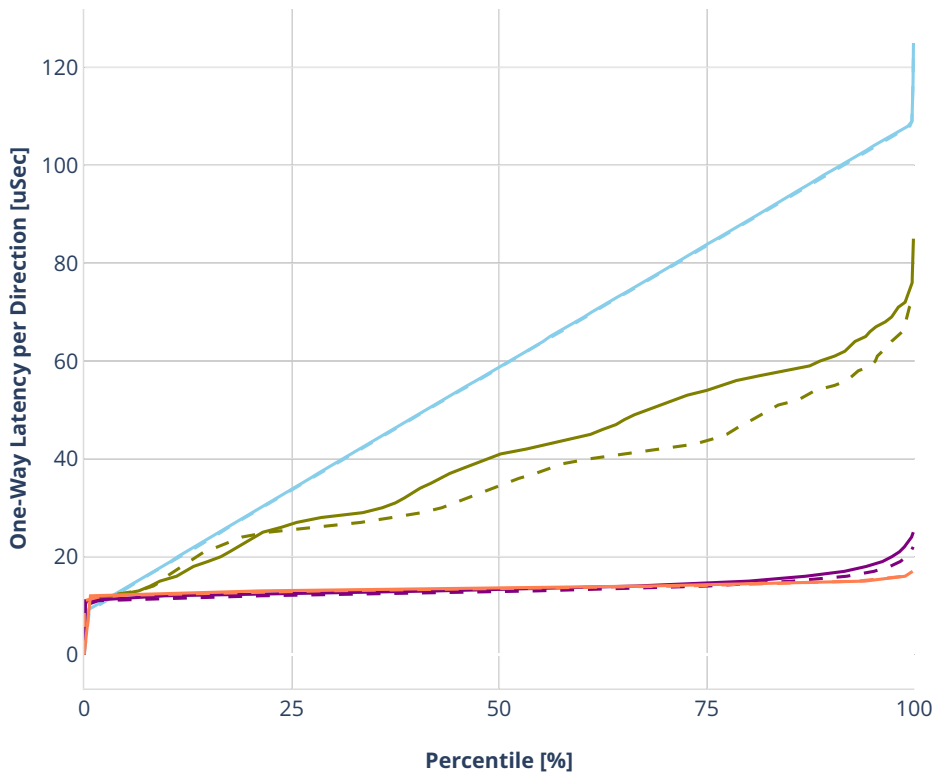

### Latency: ethip4-ip4base-l3fwd

- No-load.
- Low-load, 10% PDR.
- Mid-load, 50% PDR.
- High-load, 90% PDR.