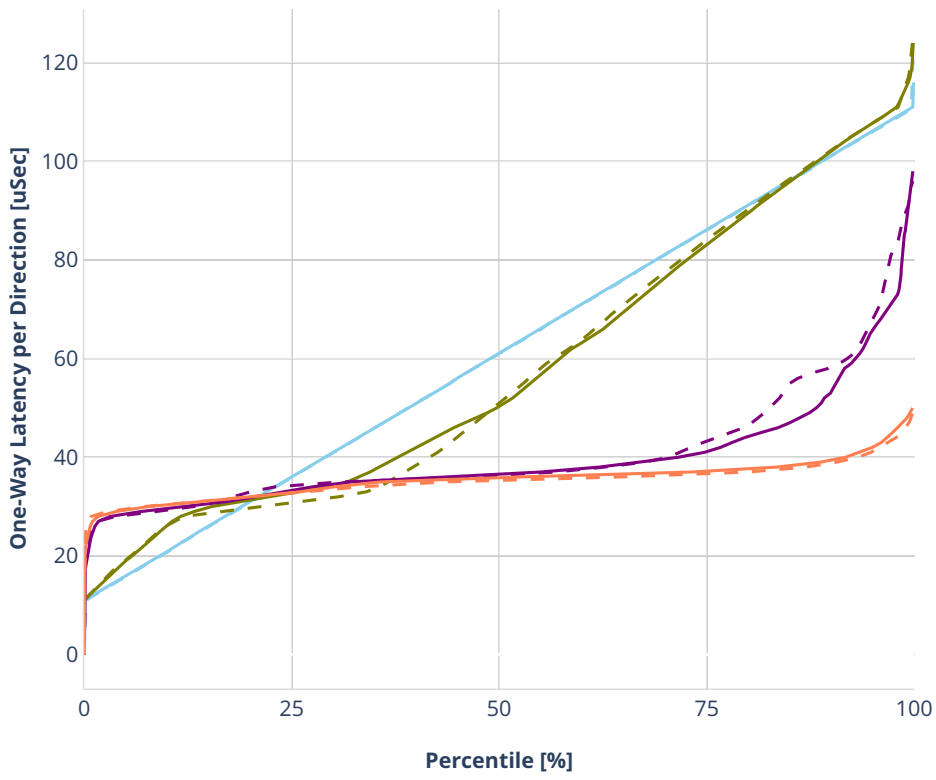

Latency: ethip4-ip4base-l3fwd

- No-load.
- Low-load, 10% PDR.
- Mid-load, 50% PDR.
- High-load, 90% PDR.