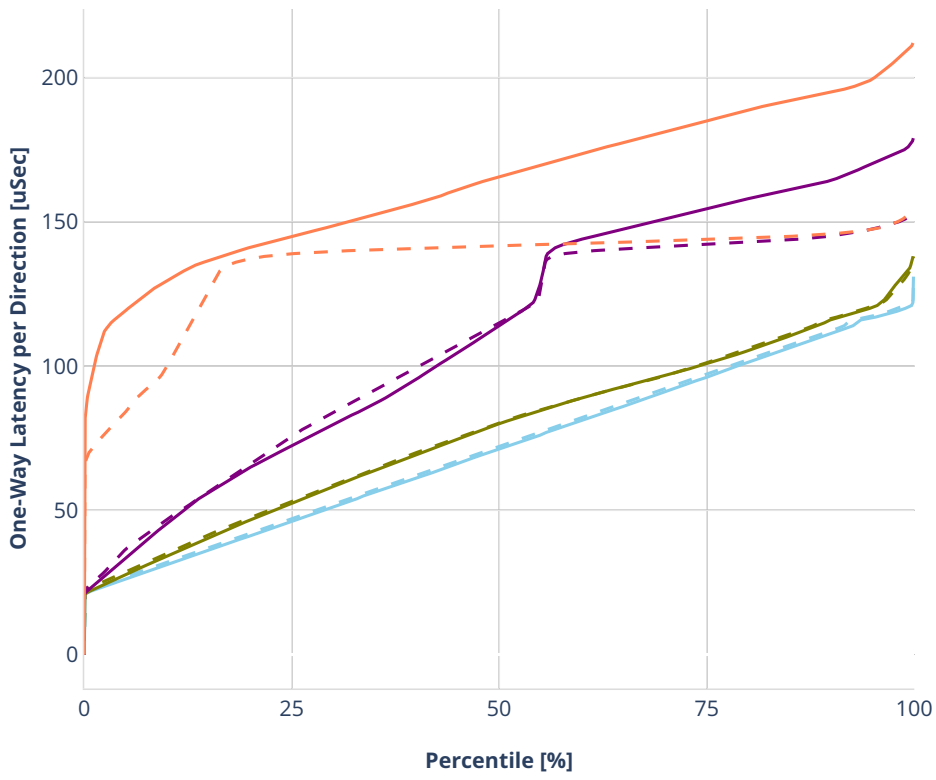

### Latency: ethip4-ip4base-l3fwd

- No-load.
- Low-load, 10% PDR.
- Mid-load, 50% PDR.
- High-load, 90% PDR.