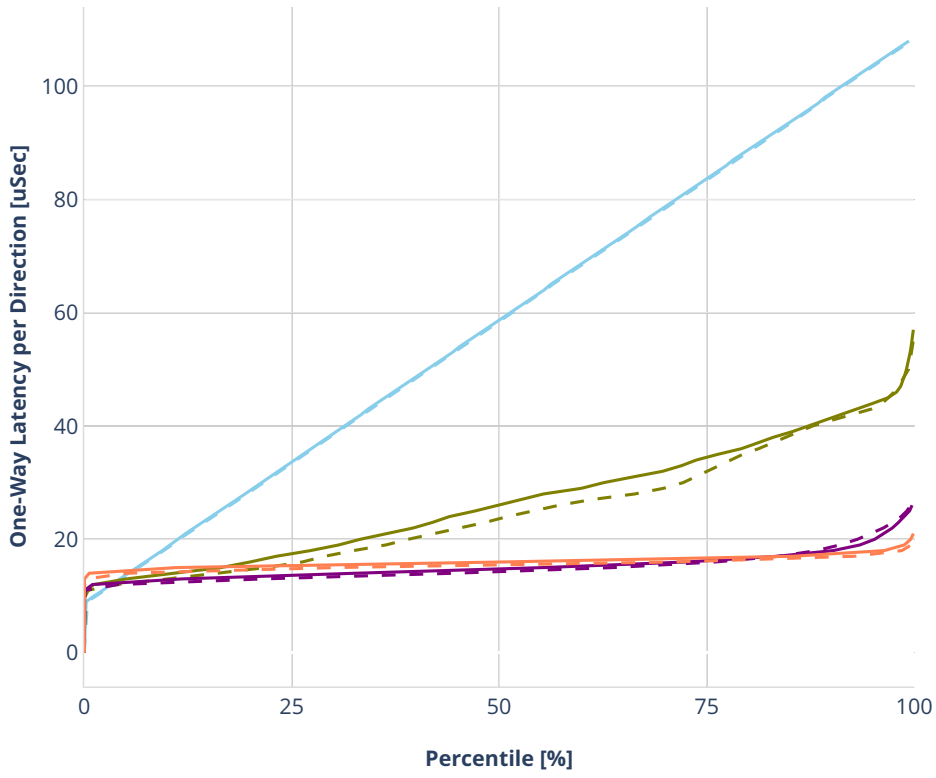

Latency: ethip4-ip4base-l3fwd

- No-load.
- Low-load, 10% PDR.
- Mid-load, 50% PDR.
- High-load, 90% PDR.