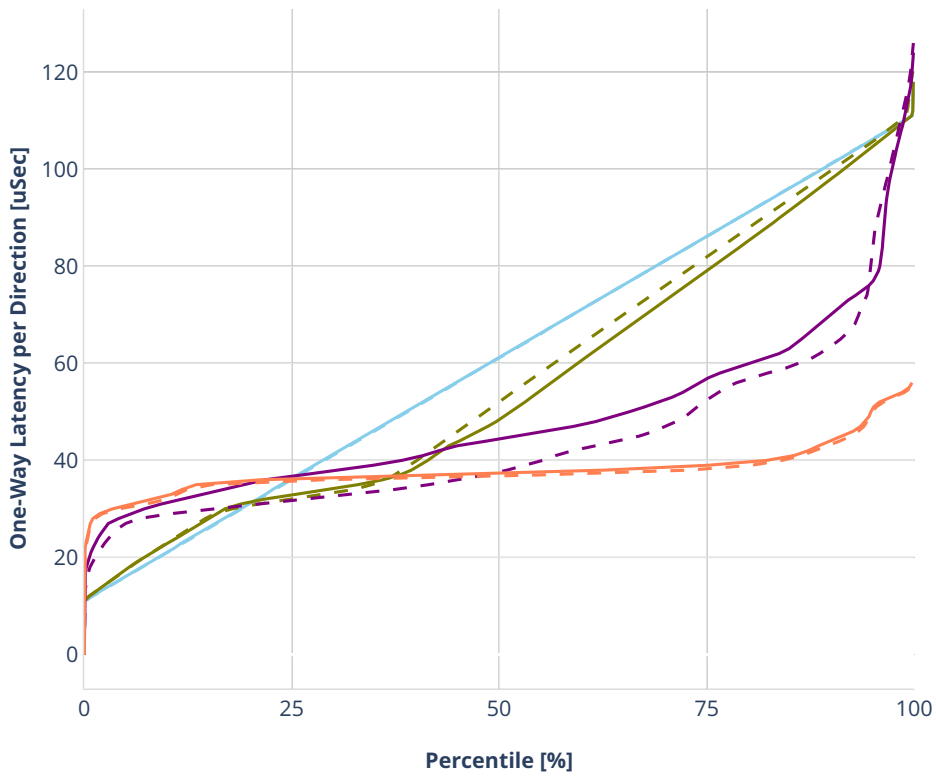

Latency: ethip4-ip4base-l3fwd

- No-load.
- Low-load, 10% PDR.
- Mid-load, 50% PDR.
- High-load, 90% PDR.