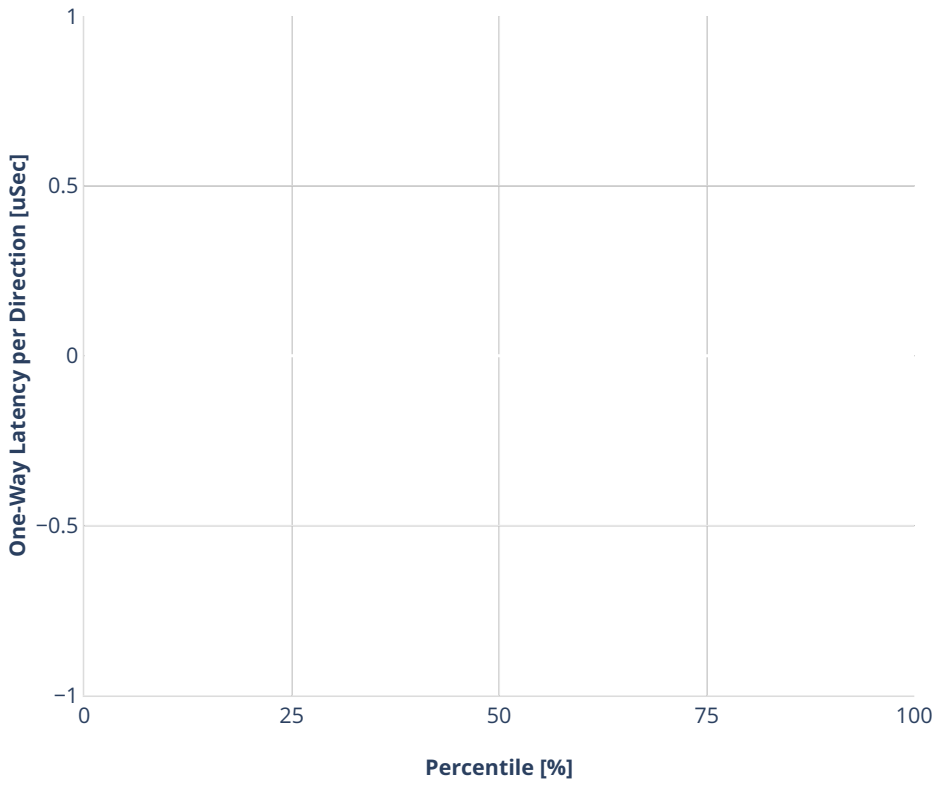

### Latency: ethip6srhip6-ip6base-srv6proxy-stat

- No-load.
- Low-load, 10% PDR.
- Mid-load, 50% PDR.
- High-load, 90% PDR.