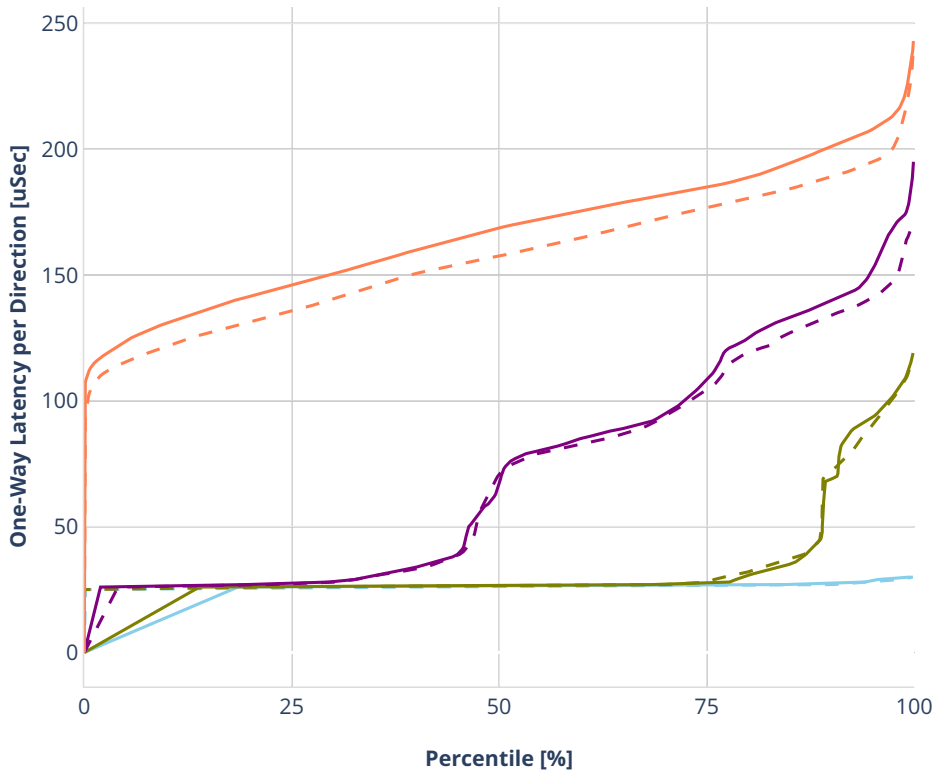

### Latency: ethip6srhip6-ip6base-srv6enc2sids

- No-load.
- Low-load, 10% PDR.
- Mid-load, 50% PDR.
- High-load, 90% PDR.