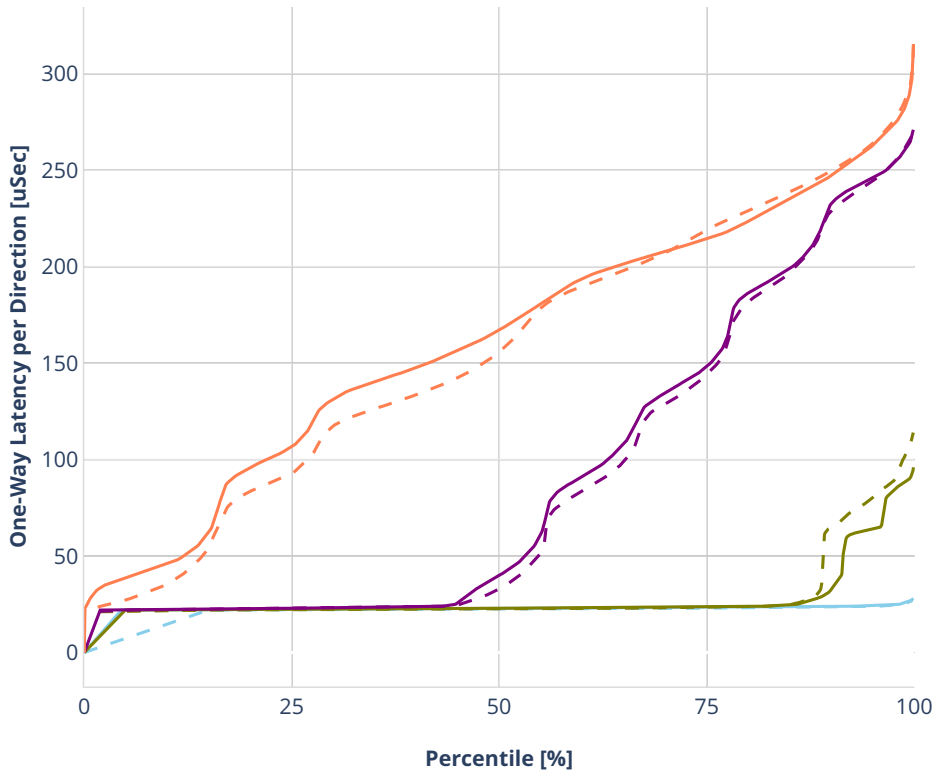

Latency: ethip6-ip6scale2m

- No-load.
- Low-load, 10% PDR.
- Mid-load, 50% PDR.
- High-load, 90% PDR.