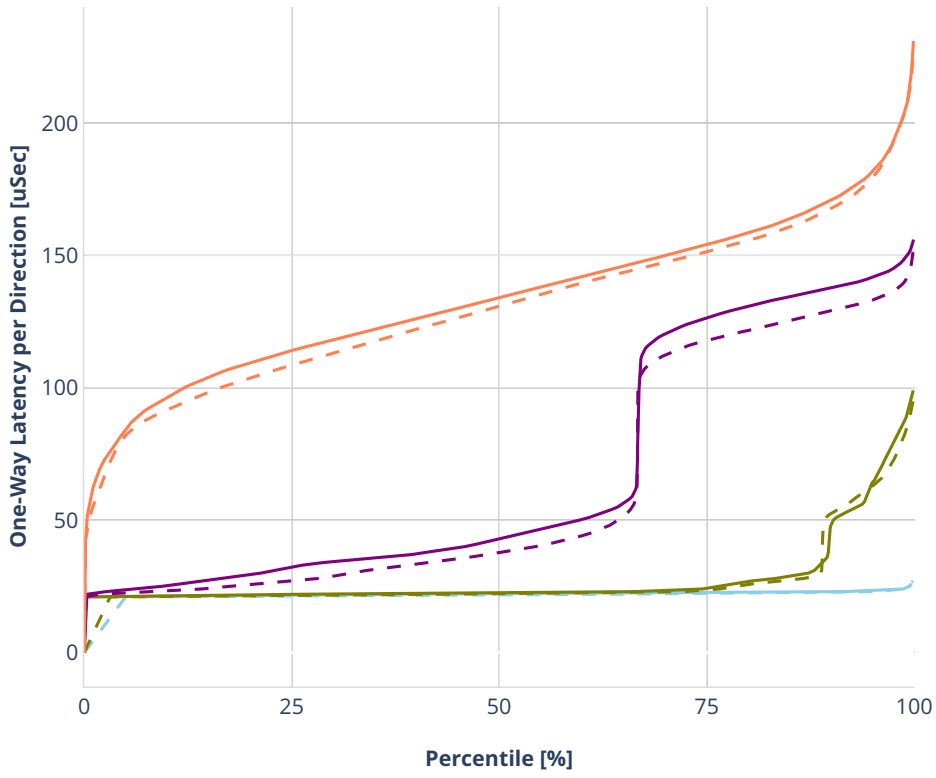

Latency: ethip6-ip6scale20k

- No-load.
- Low-load, 10% PDR.
- Mid-load, 50% PDR.
- High-load, 90% PDR.