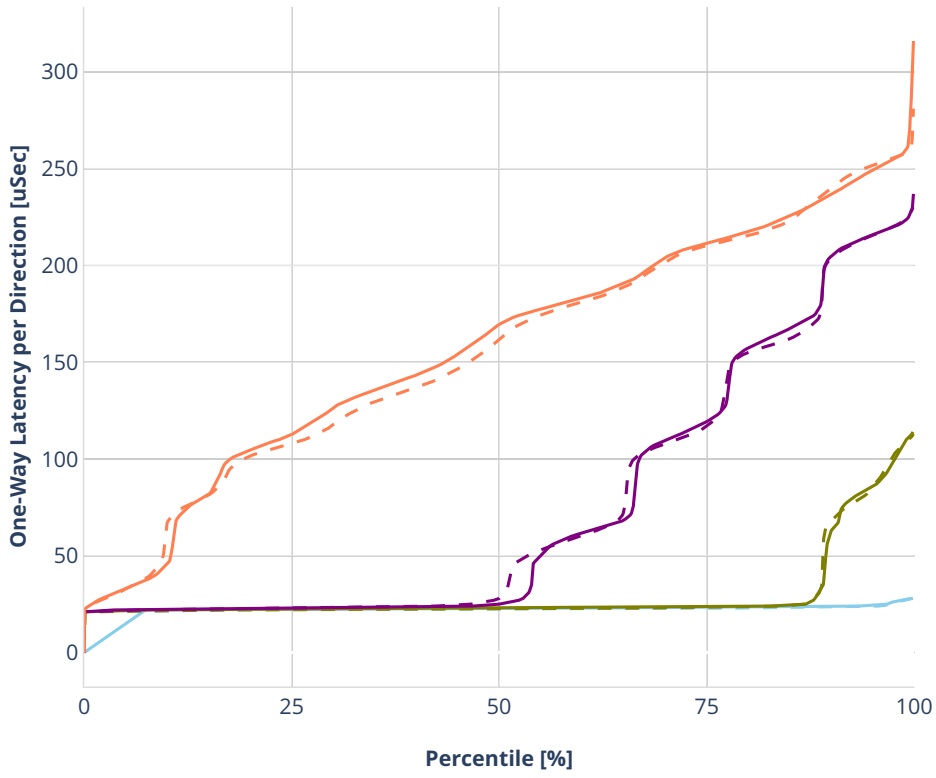

### Latency: ethip6-ip6scale200k

- No-load.
- Low-load, 10% PDR.
- Mid-load, 50% PDR.
- High-load, 90% PDR.