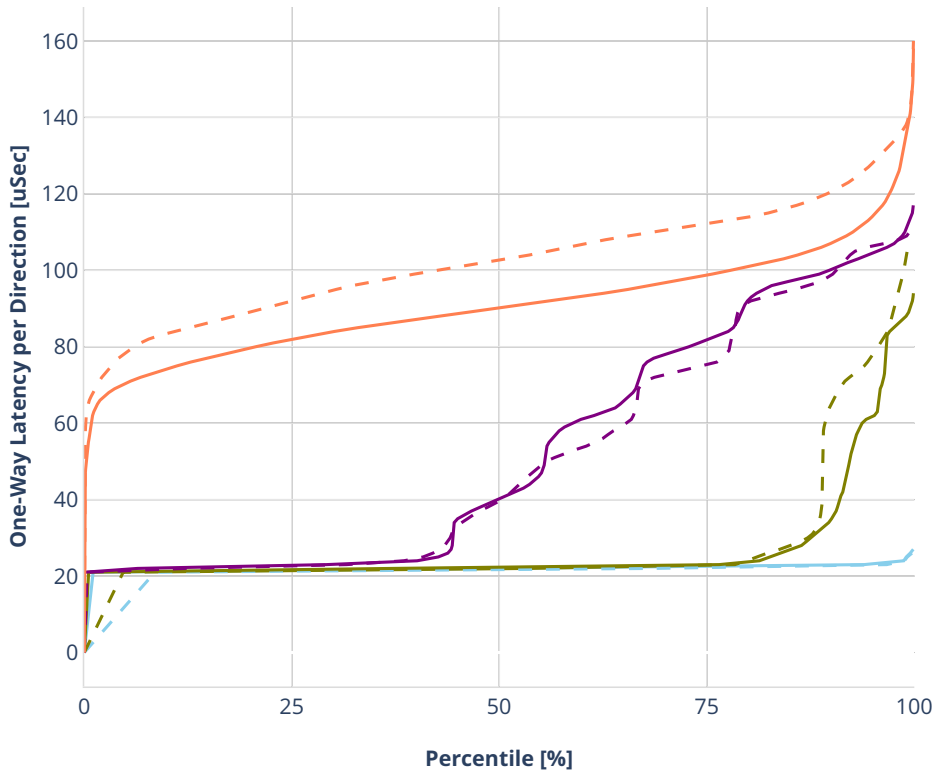

Latency: ethip6-ip6base

- No-load.
- Low-load, 10% PDR.
- Mid-load, 50% PDR.
- High-load, 90% PDR.