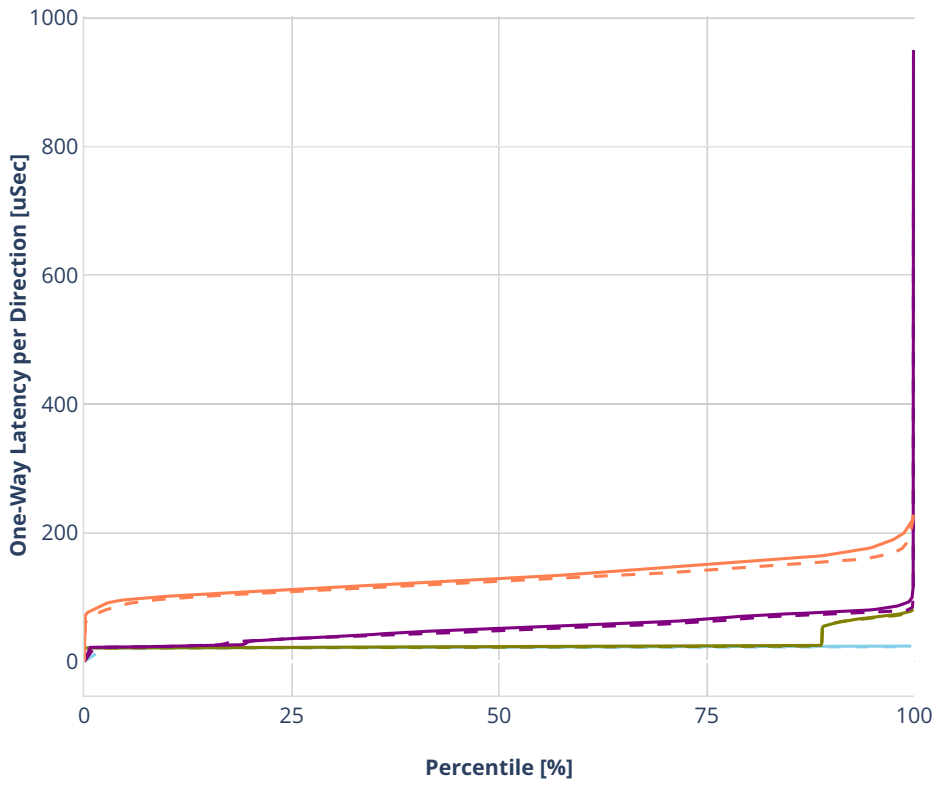

### Latency: dot1q-ip6base

- No-load.
- Low-load, 10% PDR.
- Mid-load, 50% PDR.
- High-load, 90% PDR.