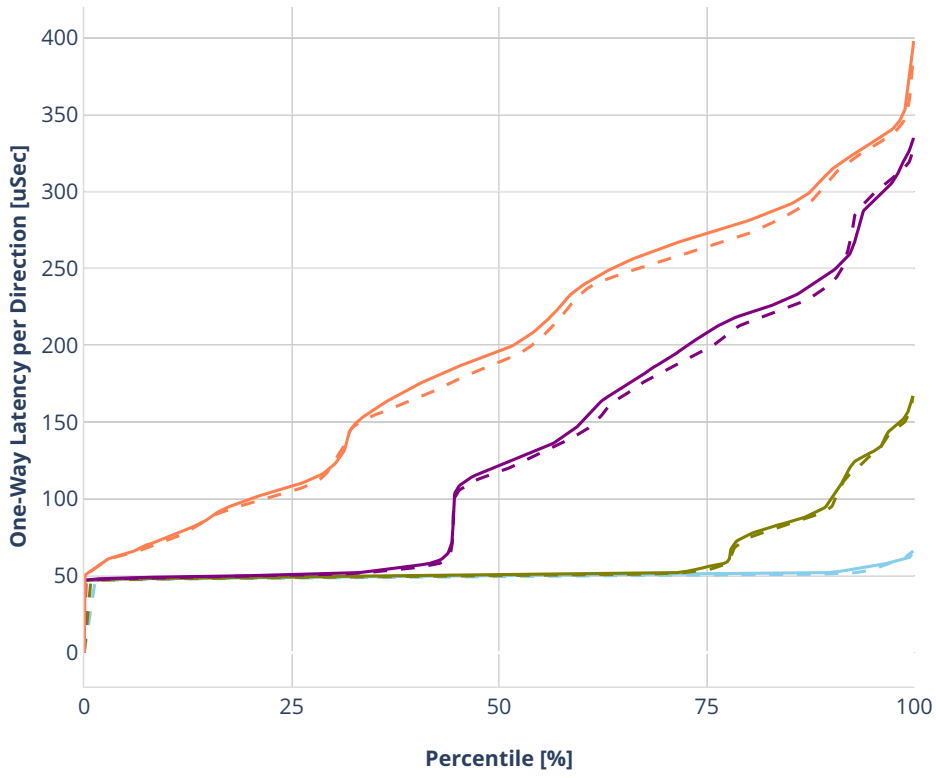

Latency: ethip4vxlan-l2bdbasemaclrn-eth-2vhostvr1024-1vm-vppl2xc

- No-load.
- Low-load, 10% PDR.
- Mid-load, 50% PDR.
- High-load, 90% PDR.