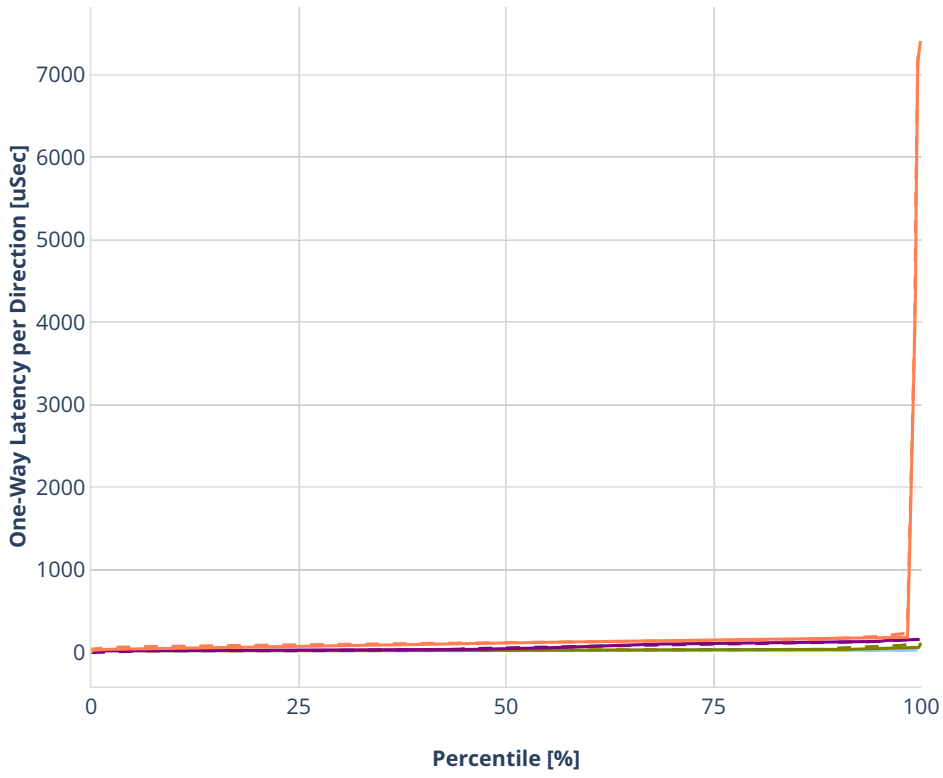

Latency: ethip4udp-ip4scale1000-udpsrcscale15-nat44

- No-load.
- Low-load, 10% PDR.
- Mid-load, 50% PDR.
- High-load, 90% PDR.