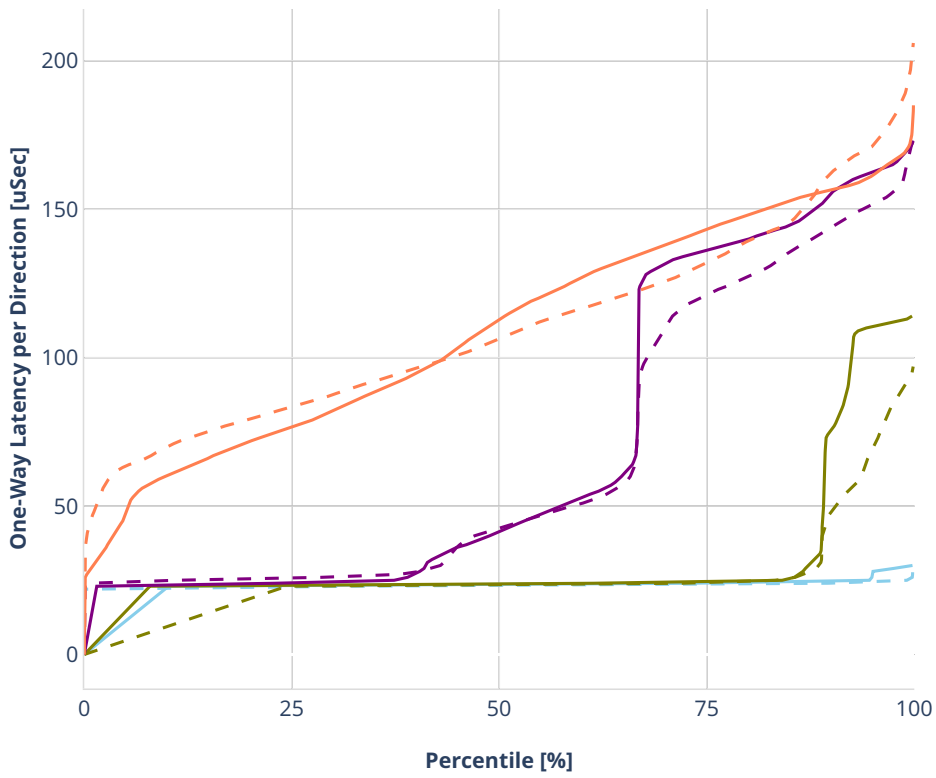

Latency: ethip4udp-ip4base-oacl50sf-10kflows

- No-load.
- Low-load, 10% PDR.
- Mid-load, 50% PDR.
- High-load, 90% PDR.