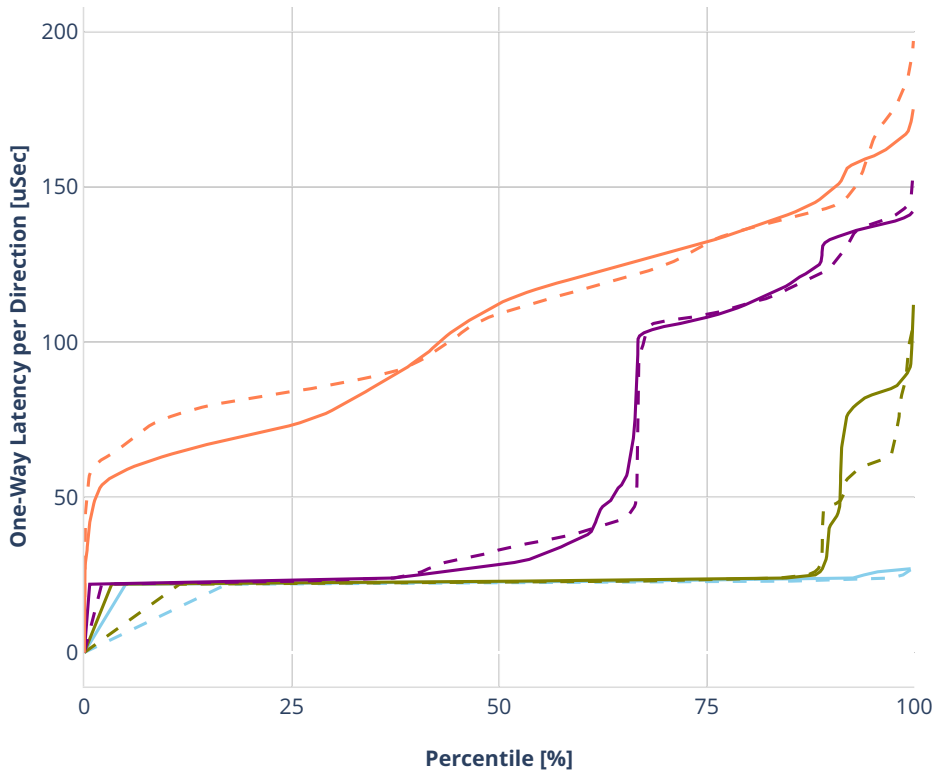

### Latency: ethip4udp-ip4base-iacl50sl-10kflows

- No-load.
- Low-load, 10% PDR.
- Mid-load, 50% PDR.
- High-load, 90% PDR.