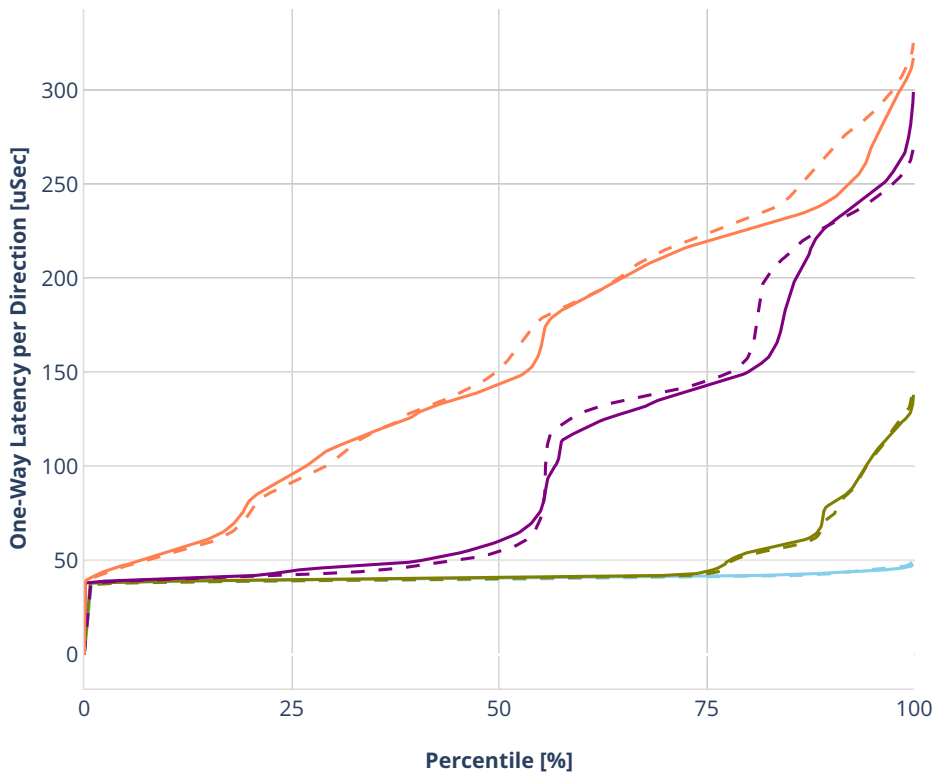

Latency: ethip4-ip4base-eth-2vhostvr1024-1vm-vppip4

- No-load.
- Low-load, 10% PDR.
- Mid-load, 50% PDR.
- High-load, 90% PDR.