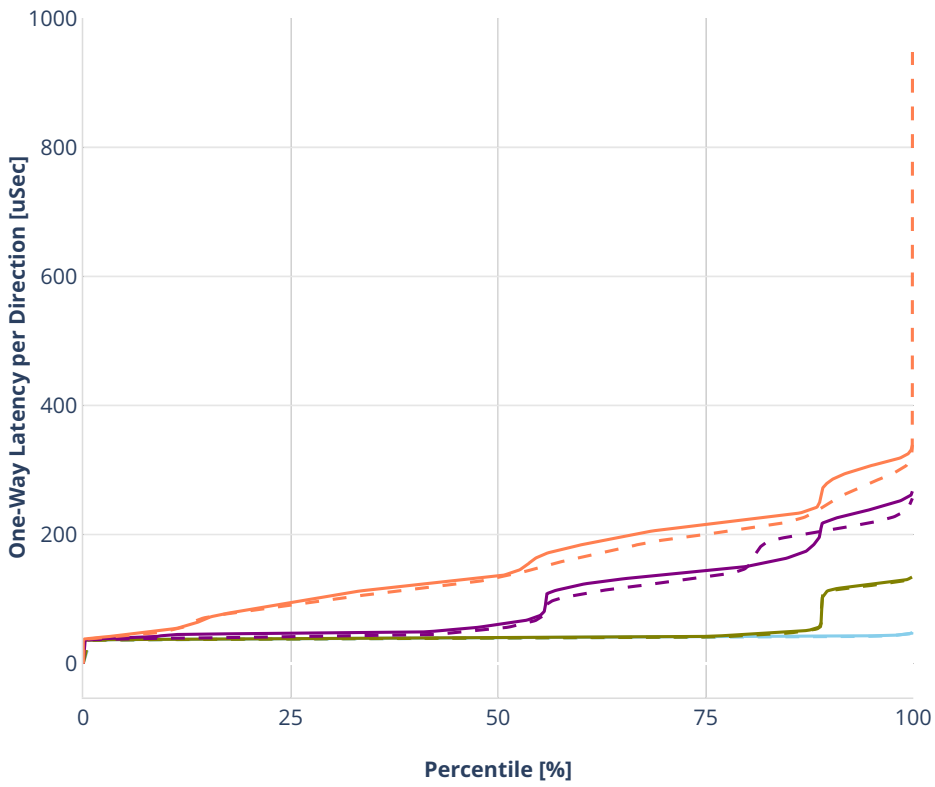

Latency: dot1q-l2xbase-eth-2vhostvr1024-1vm-vppl2xc

- No-load.
- Low-load, 10% PDR.
- Mid-load, 50% PDR.
- High-load, 90% PDR.