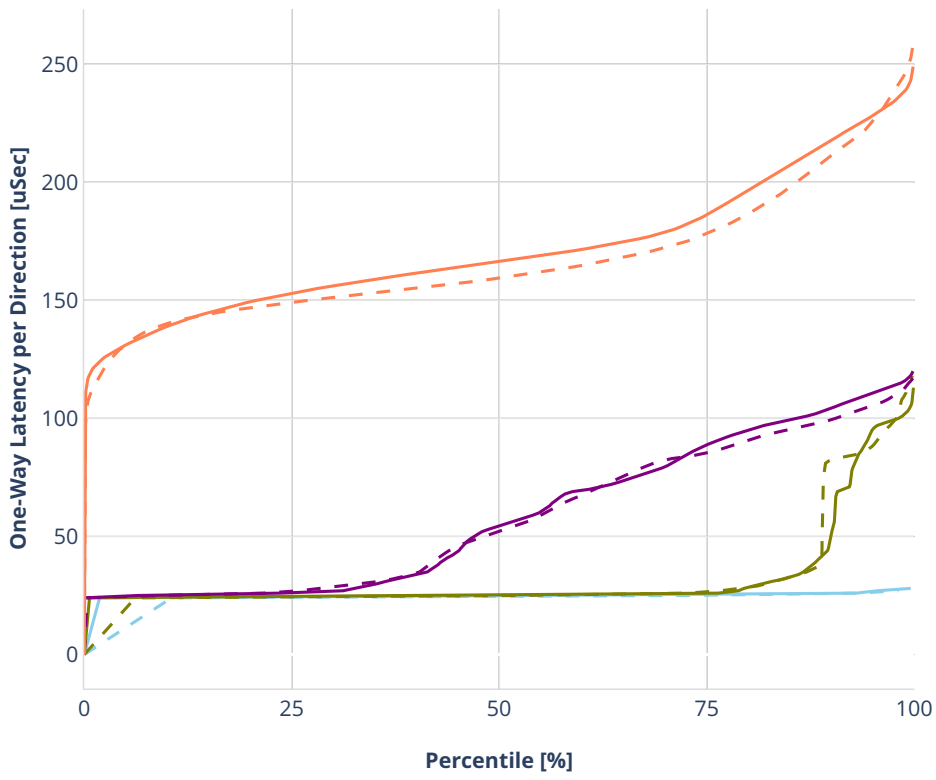

### Latency: dot1q-l2bdbasemaclrn

- No-load.
- Low-load, 10% PDR.
- Mid-load, 50% PDR.
- High-load, 90% PDR.