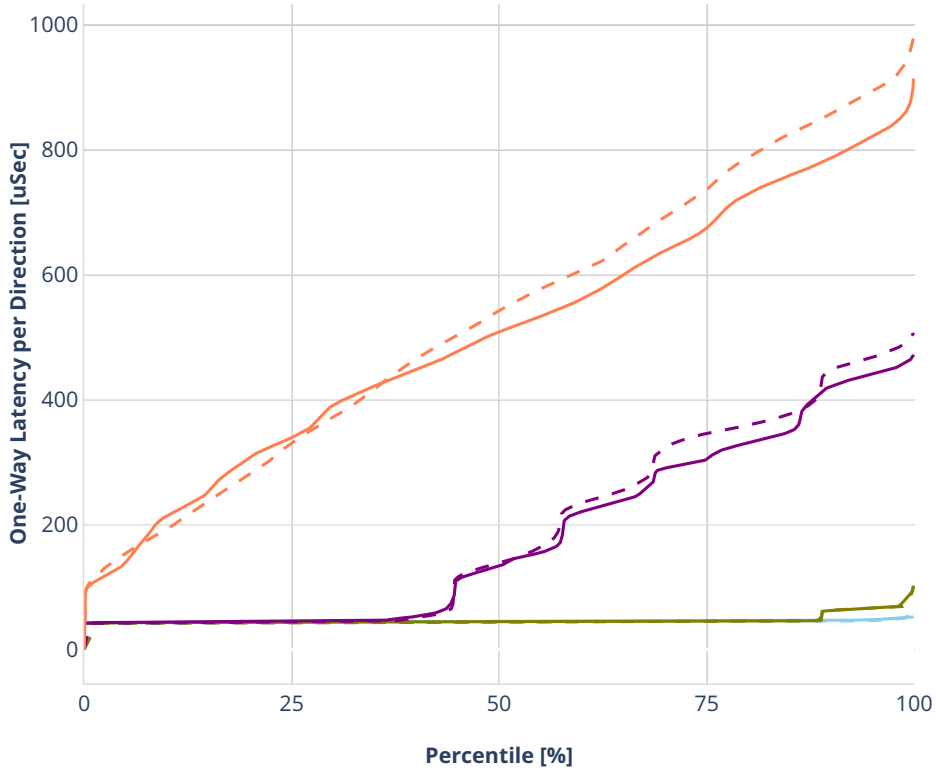

Latency: ethip4ipsec1000tnlsw-ip4base-int-aes256gcm

- No-load.
- Low-load, 10% PDR.
- Mid-load, 50% PDR.
- High-load, 90% PDR.