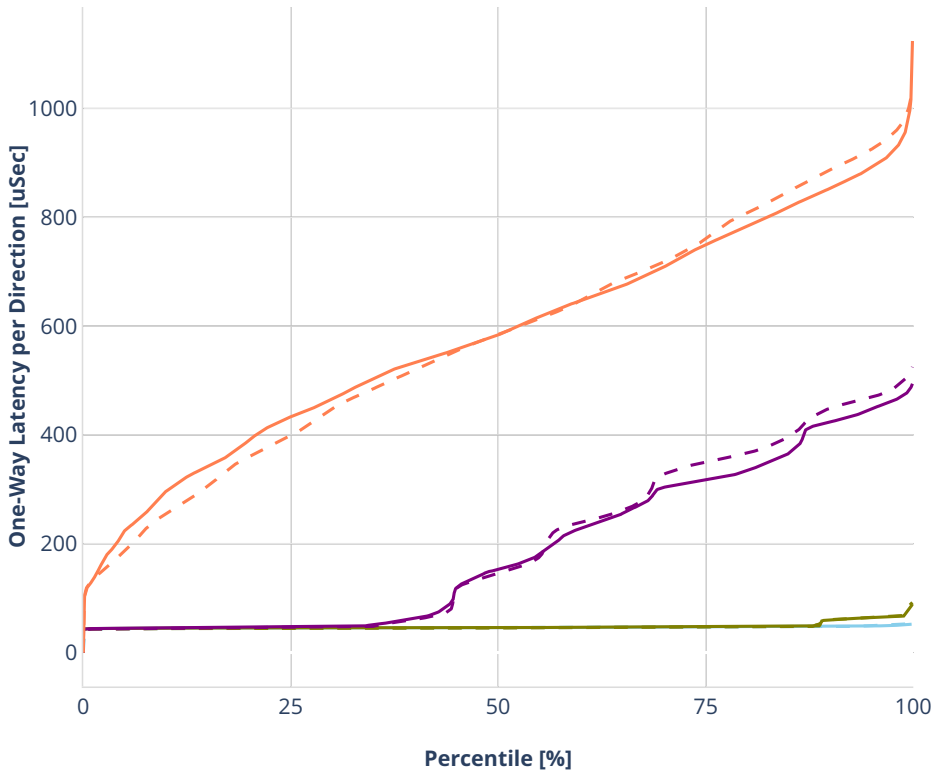

Latency: ethip4ipsec10000tnlsw-ip4base-int-aes256gcm

- No-load.
- Low-load, 10% PDR.
- Mid-load, 50% PDR.
- High-load, 90% PDR.