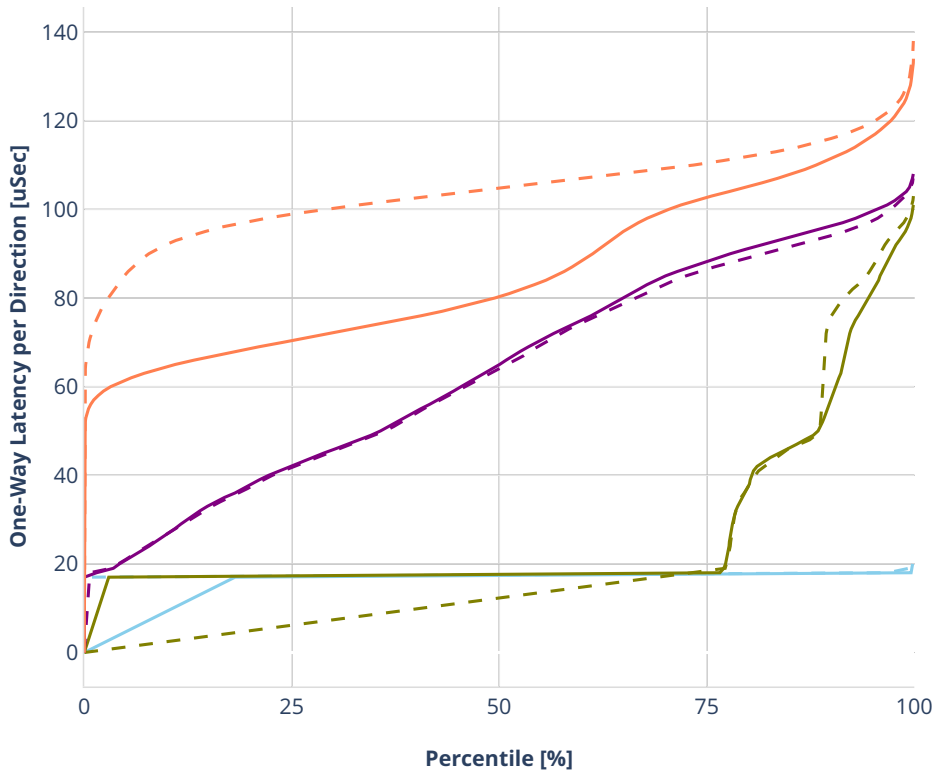

Latency: ethip6srhip6-ip6base-srv6enc2sids

- No-load.
- Low-load, 10% PDR.
- Mid-load, 50% PDR.
- High-load, 90% PDR.