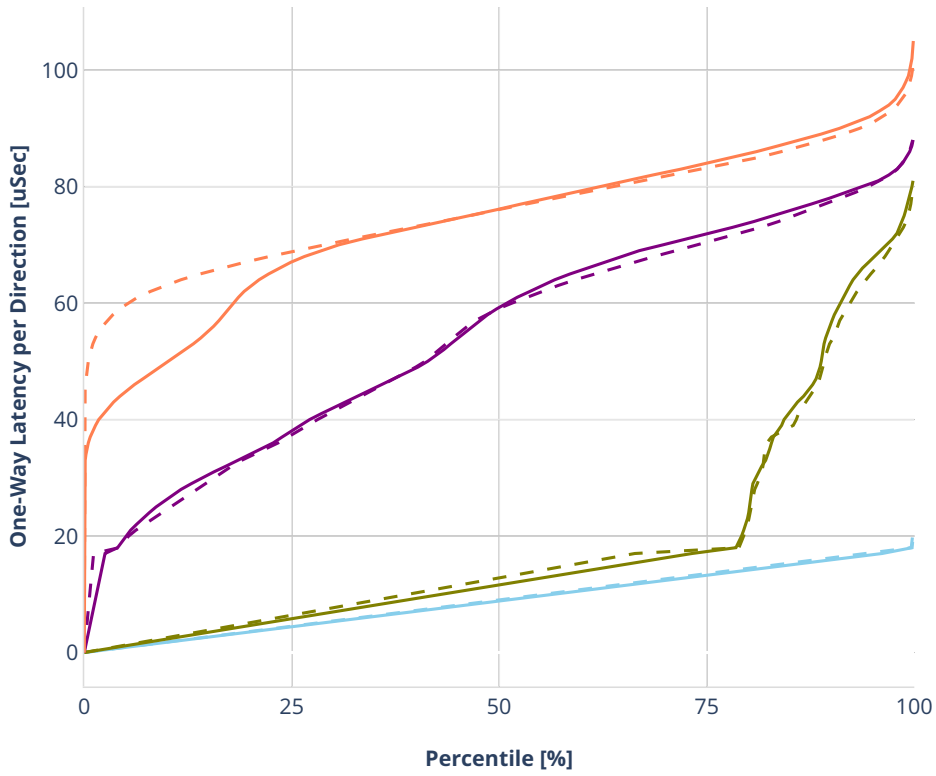

Latency: ethip6ip6-ip6base-srv6enc1sid

- No-load.
- Low-load, 10% PDR.
- Mid-load, 50% PDR.
- High-load, 90% PDR.