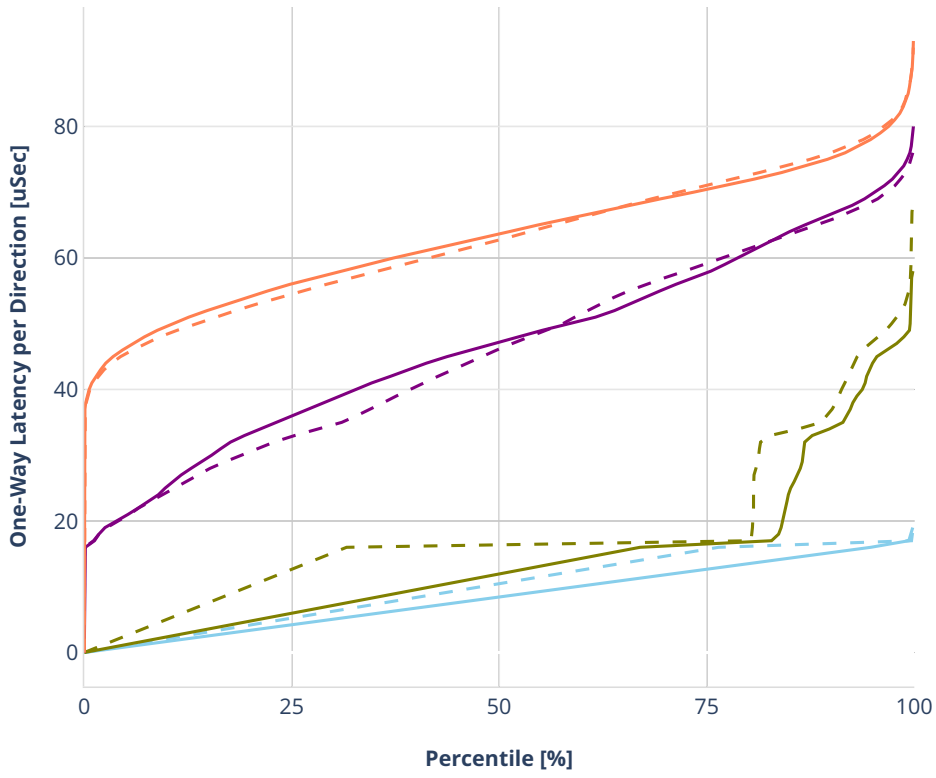

Latency: dot1q-ip6base

- No-load.
- Low-load, 10% PDR.
- Mid-load, 50% PDR.
- High-load, 90% PDR.