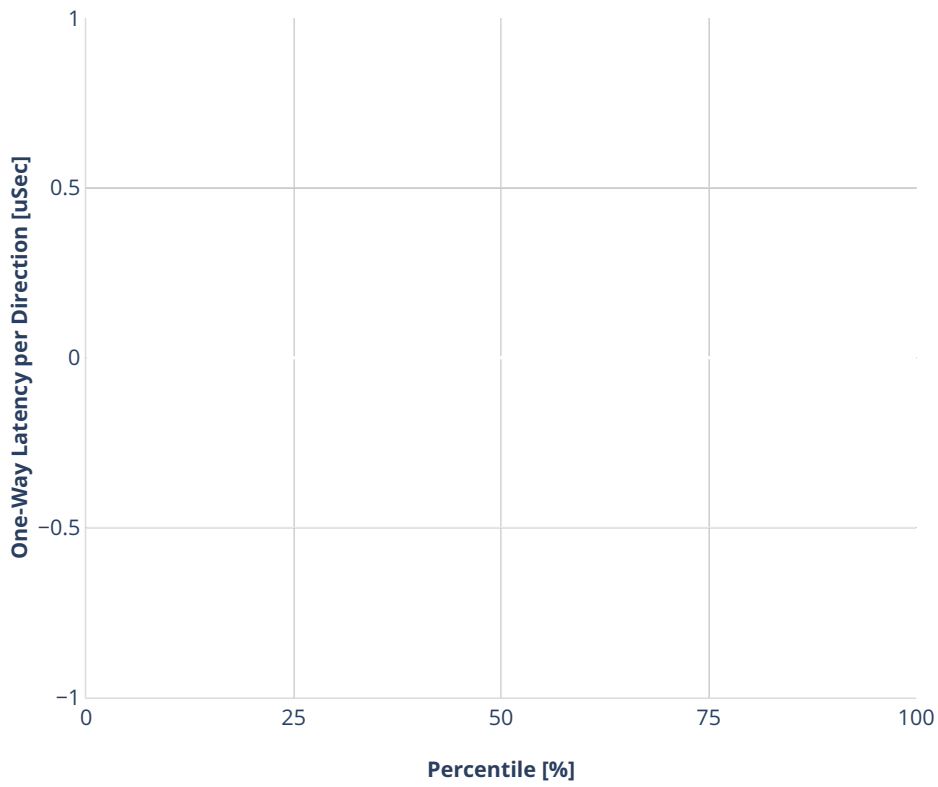

Latency: avf-ethip6srhip6-ip6base-srv6proxy-stat

- No-load.
- Low-load, 10% PDR.
- Mid-load, 50% PDR.
- High-load, 90% PDR.