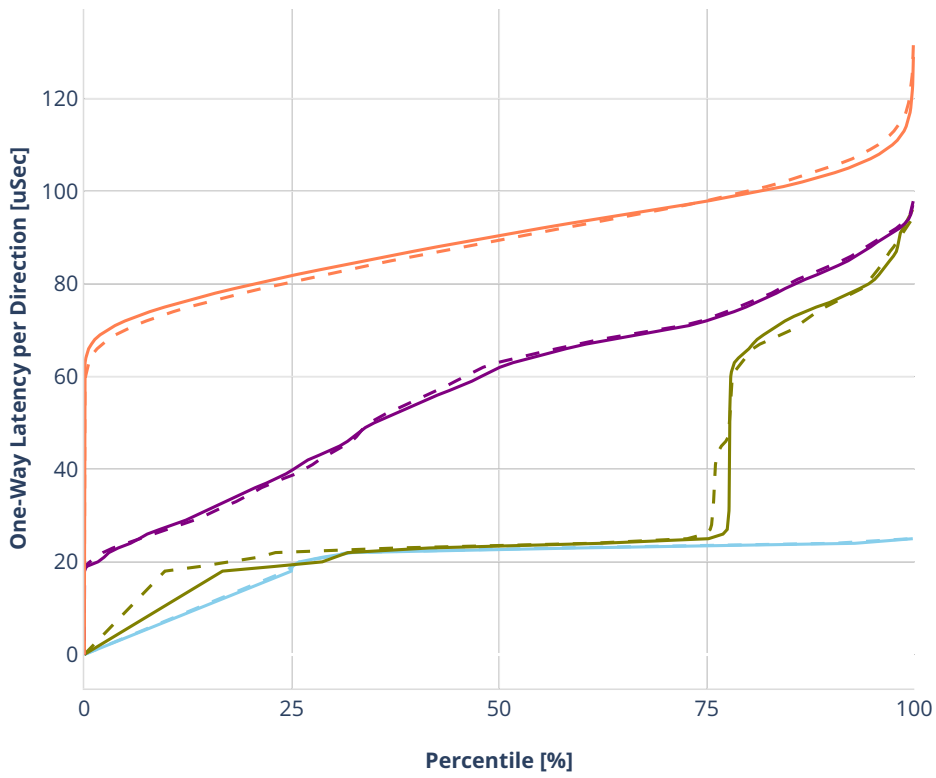

Latency: avf-ethip6srhip6-ip6base-srv6enc2sids

- No-load.
- Low-load, 10% PDR.
- Mid-load, 50% PDR.
- High-load, 90% PDR.