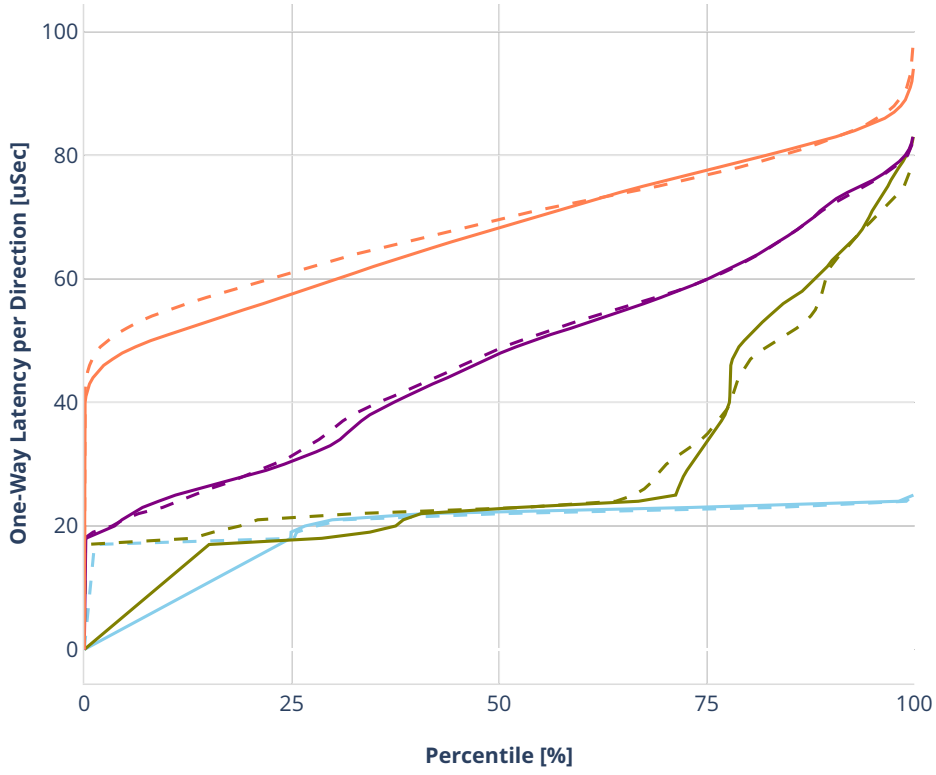

Latency: avf-ethip6ip6-ip6base-srv6enc1sid

- No-load.
- Low-load, 10% PDR.
- Mid-load, 50% PDR.
- High-load, 90% PDR.