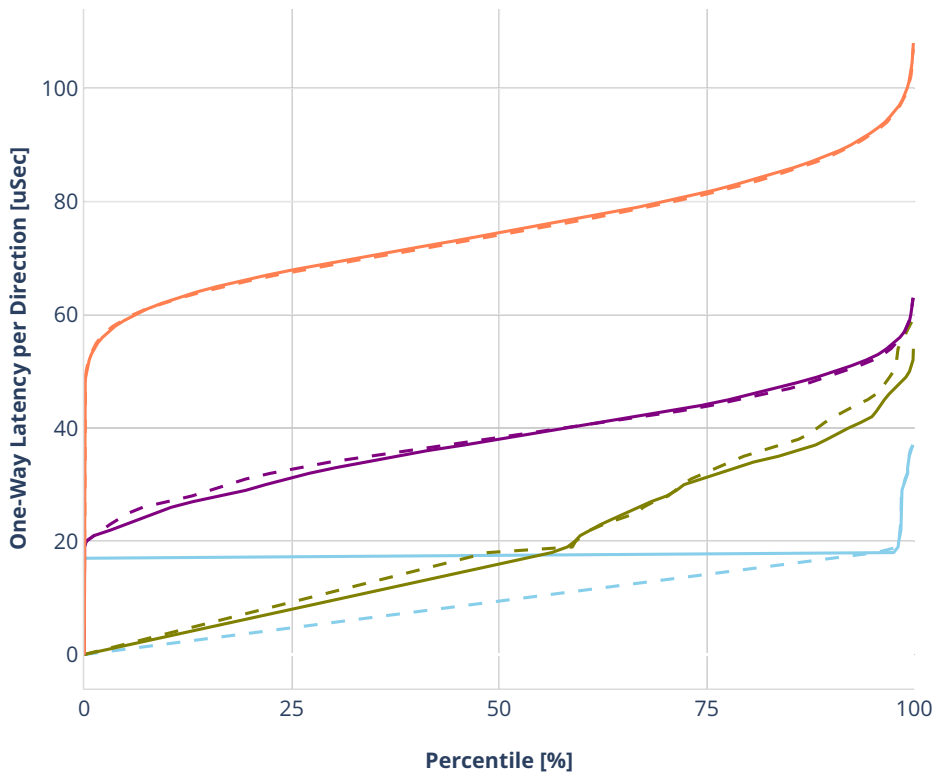

Latency: ethip4vxlan-l2bdbasemaclrn

- No-load.
- Low-load, 10% PDR.
- Mid-load, 50% PDR.
- High-load, 90% PDR.