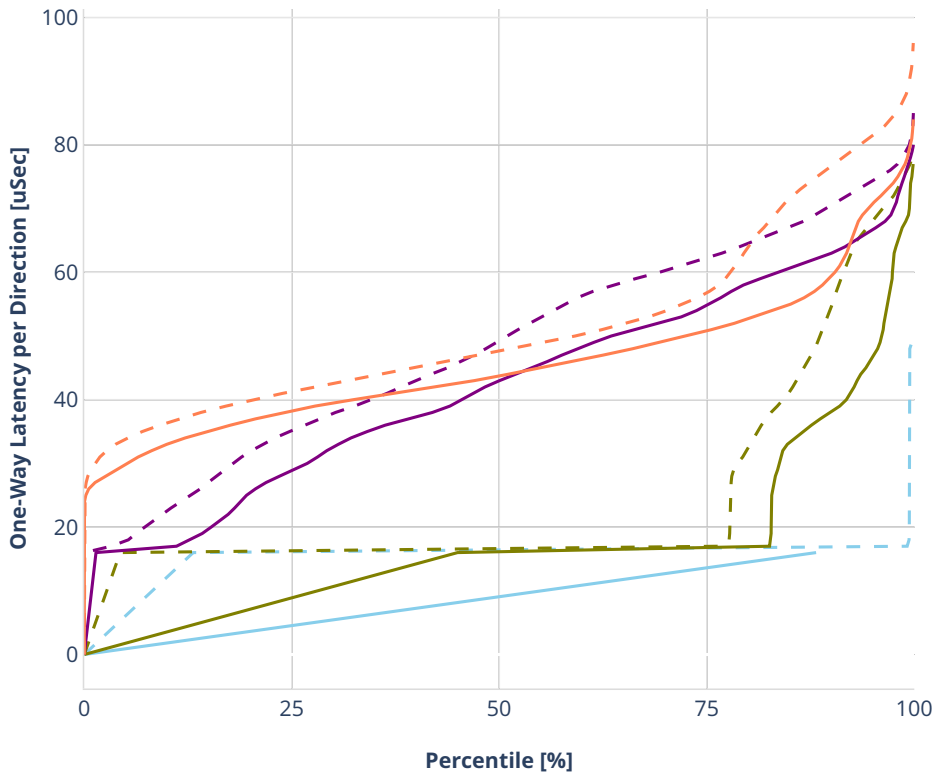

### Latency: ethip4udp-ip4scale1000-udpsrcscale15-nat44

- No-load.
- Low-load, 10% PDR.
- Mid-load, 50% PDR.
- High-load, 90% PDR.