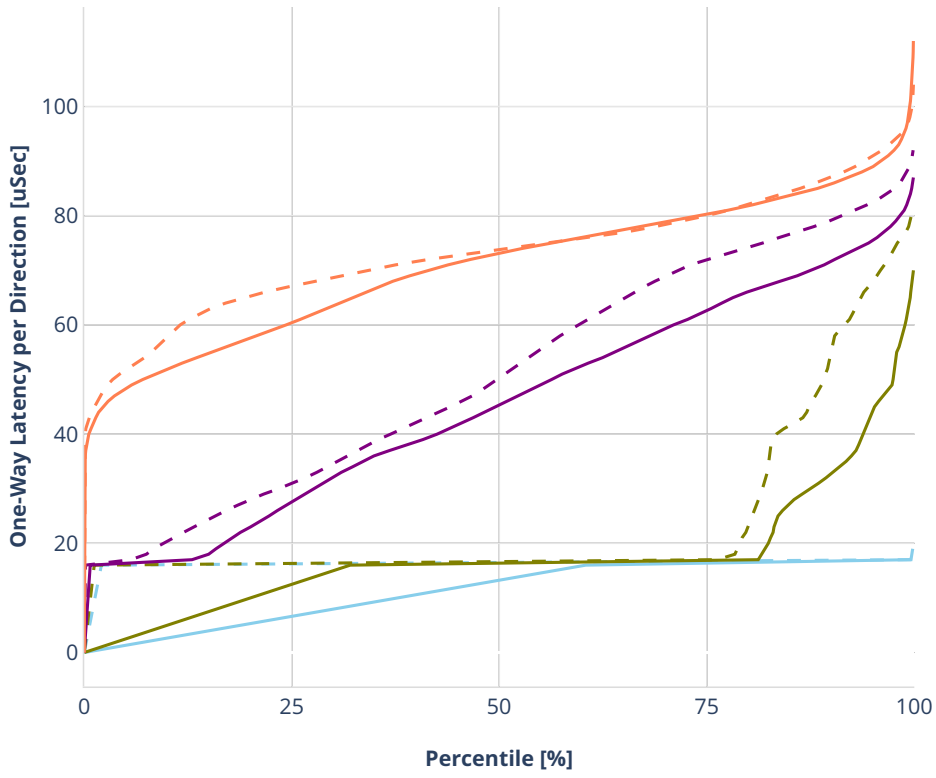

Latency: ethip4udp-ip4base-oacl50sl-10kflows

- No-load.
- Low-load, 10% PDR.
- Mid-load, 50% PDR.
- High-load, 90% PDR.