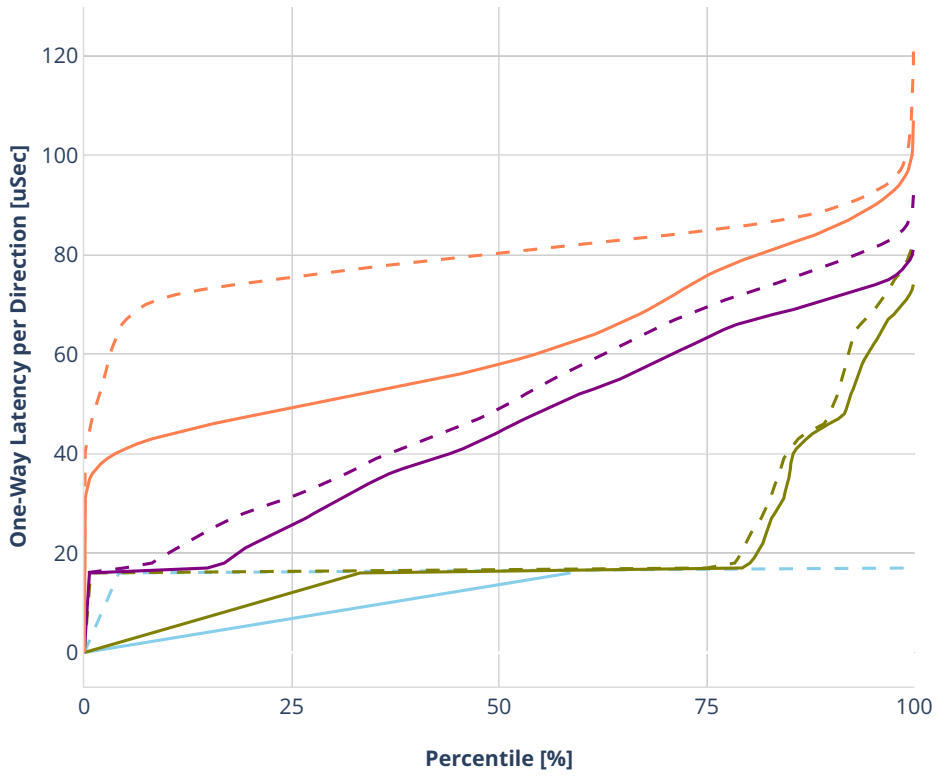

### Latency: ethip4udp-ip4base-oacl50sf-10kflows

- No-load.
- Low-load, 10% PDR.
- Mid-load, 50% PDR.
- High-load, 90% PDR.