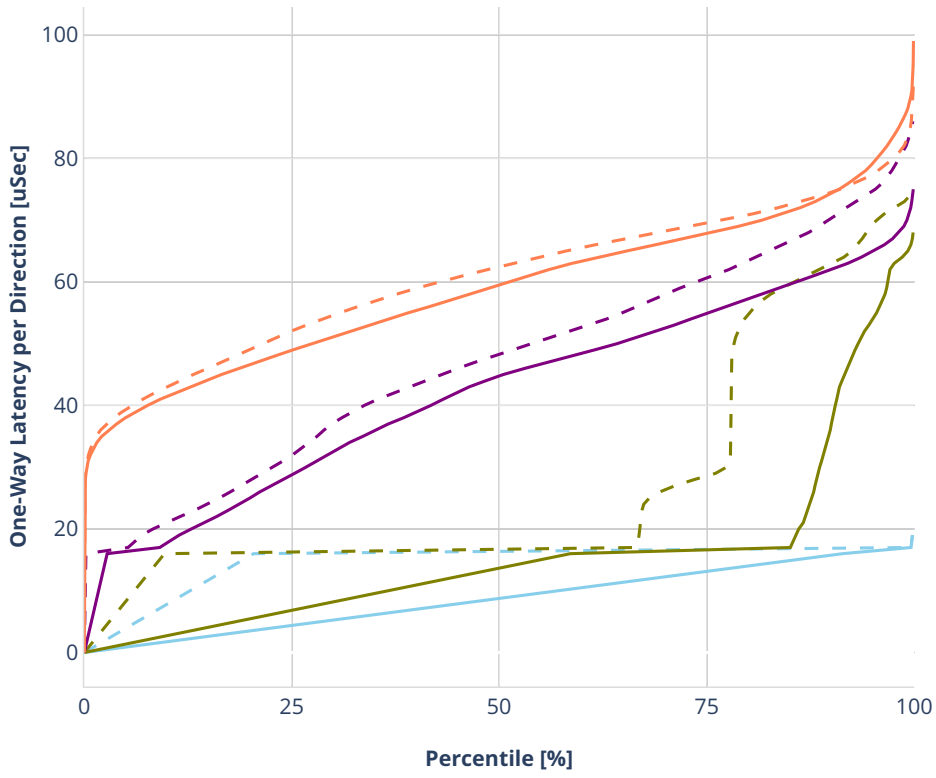

### Latency: ethip4udp-ip4base-nat44

- No-load.
- Low-load, 10% PDR.
- Mid-load, 50% PDR.
- High-load, 90% PDR.