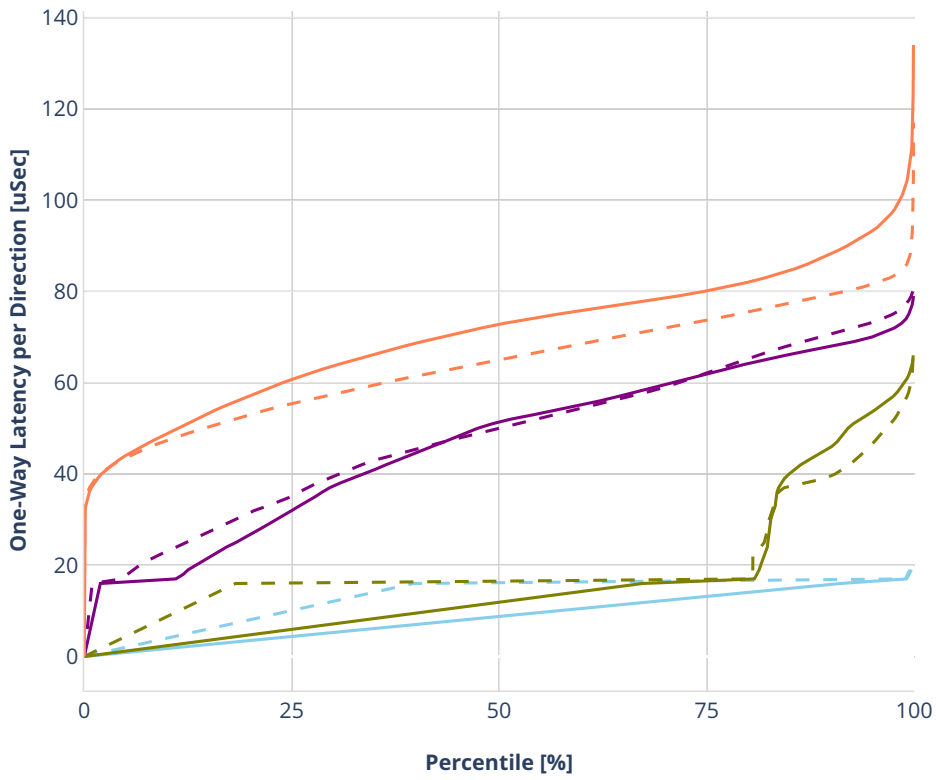

### Latency: ethip4udp-ip4base-iacl50sl-10kflows

- No-load.
- Low-load, 10% PDR.
- Mid-load, 50% PDR.
- High-load, 90% PDR.