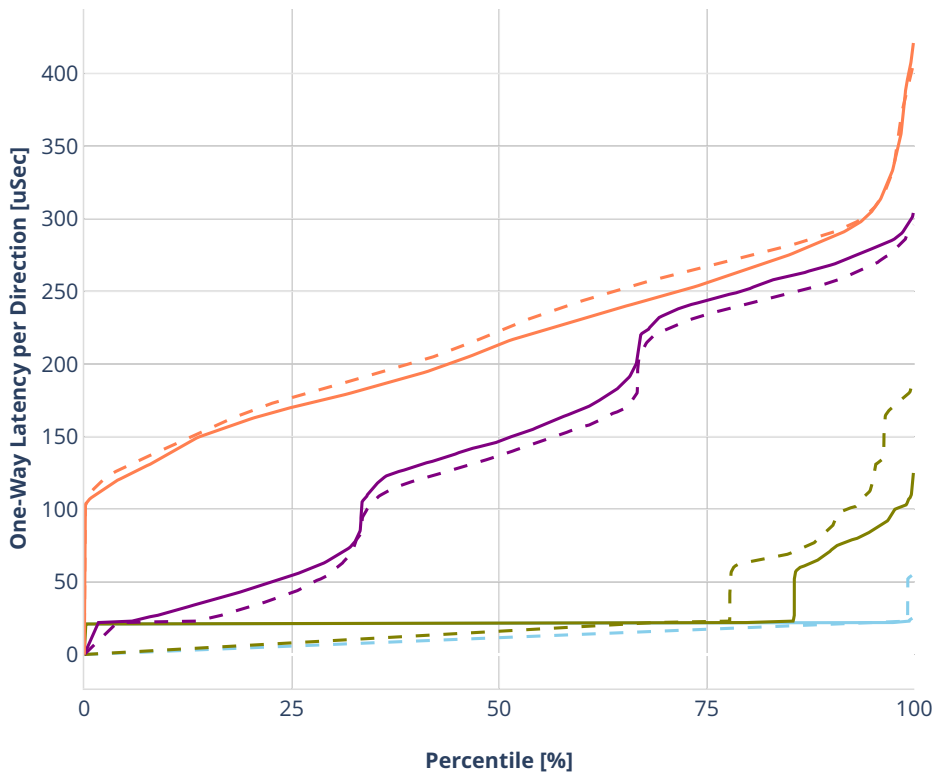

Latency: ethip4ipsec4tnlsw-ip4base-int-aes128cbc-hmac512sha

- No-load.
- Low-load, 10% PDR.
- Mid-load, 50% PDR.
- High-load, 90% PDR.