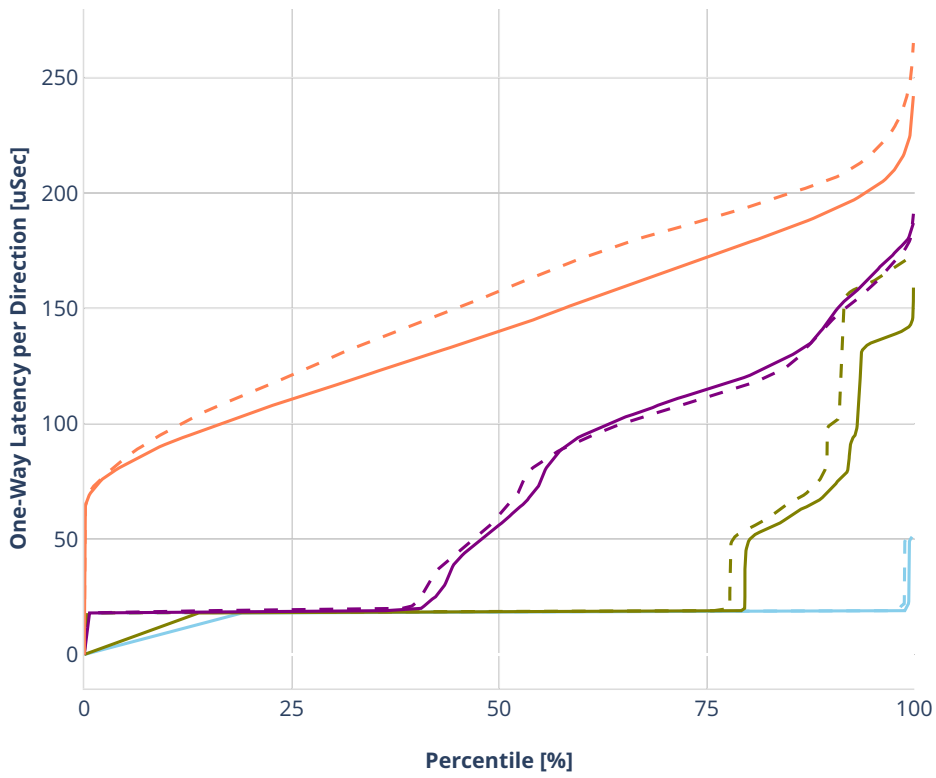

### Latency: ethip4ipsec1000tnlsw-ip4base-int-aes256gcm

- No-load.
- Low-load, 10% PDR.
- Mid-load, 50% PDR.
- High-load, 90% PDR.