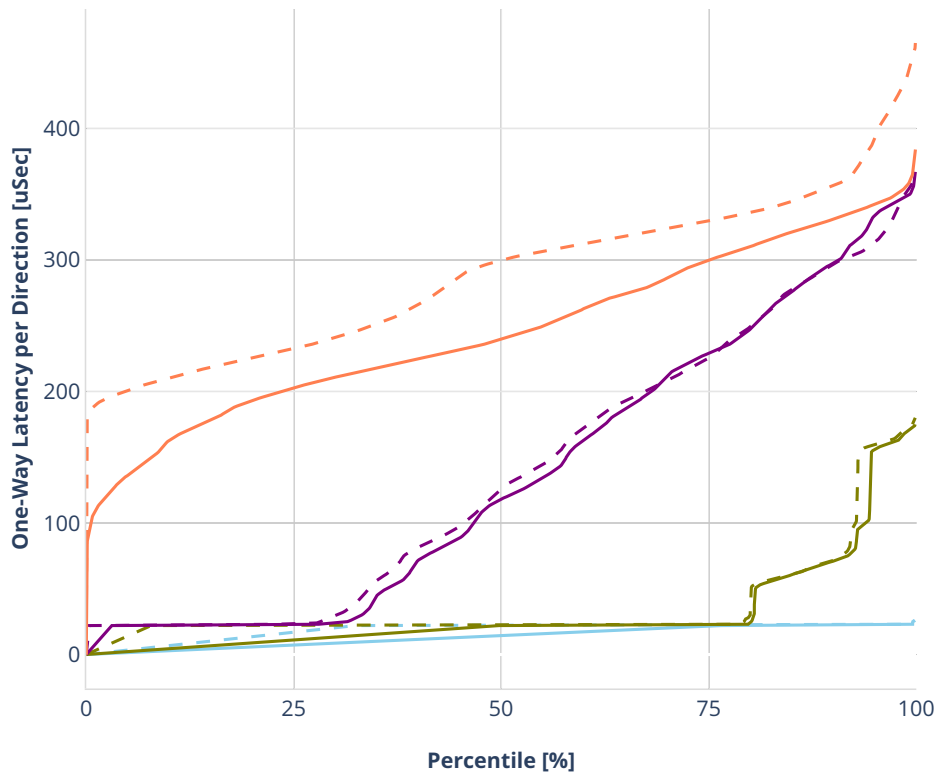

### Latency: ethip4ipsec10000tnlsw-ip4base-int-aes128cbc-hmac512sha

- No-load.
- Low-load, 10% PDR.
- Mid-load, 50% PDR.
- High-load, 90% PDR.