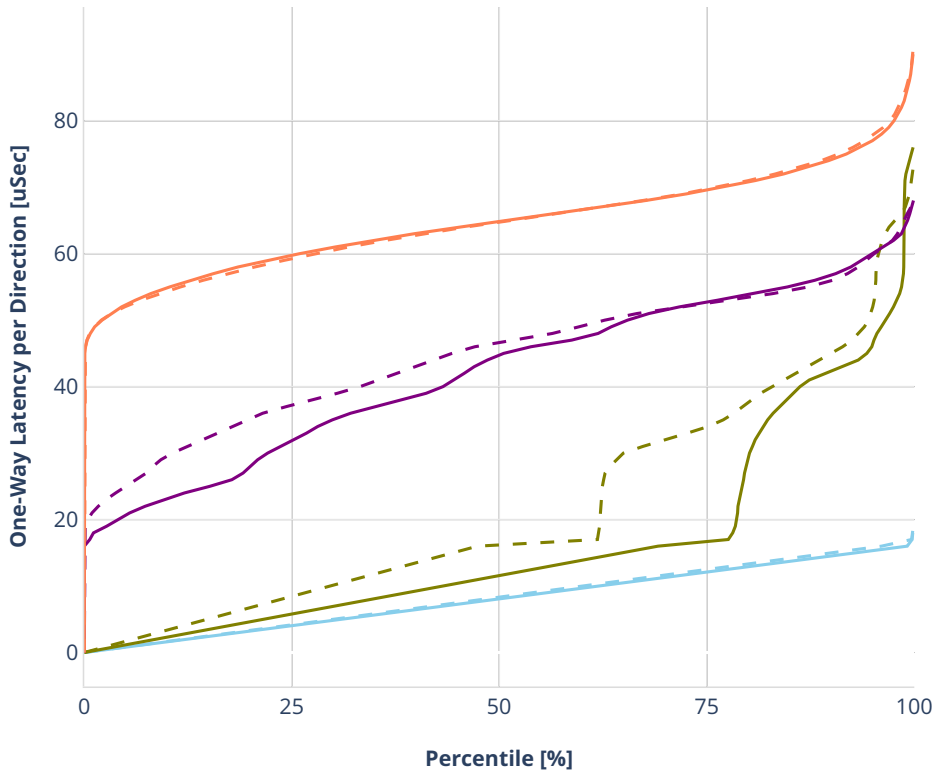

### Latency: ethip4-ip4scale20k

- No-load.
- Low-load, 10% PDR.
- Mid-load, 50% PDR.
- High-load, 90% PDR.