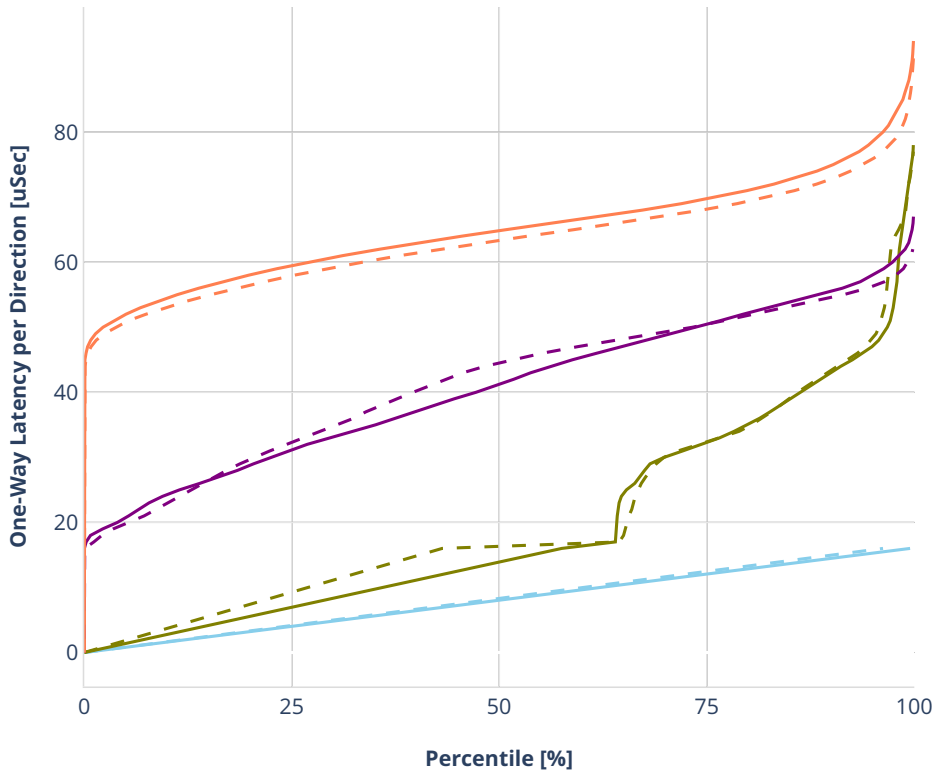

### Latency: ethip4-ip4scale200k

- No-load.
- Low-load, 10% PDR.
- Mid-load, 50% PDR.
- High-load, 90% PDR.