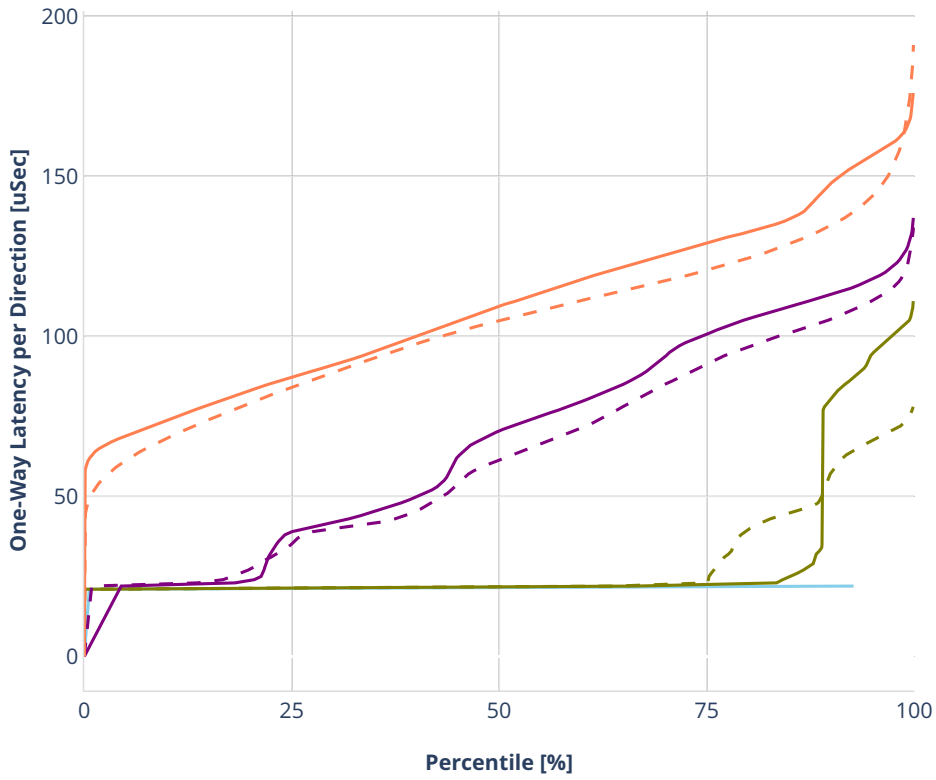

### Latency: eth-l2xcbase-eth-2vhostvr1024-1vm-vppl2xc

- No-load.
- Low-load, 10% PDR.
- Mid-load, 50% PDR.
- High-load, 90% PDR.