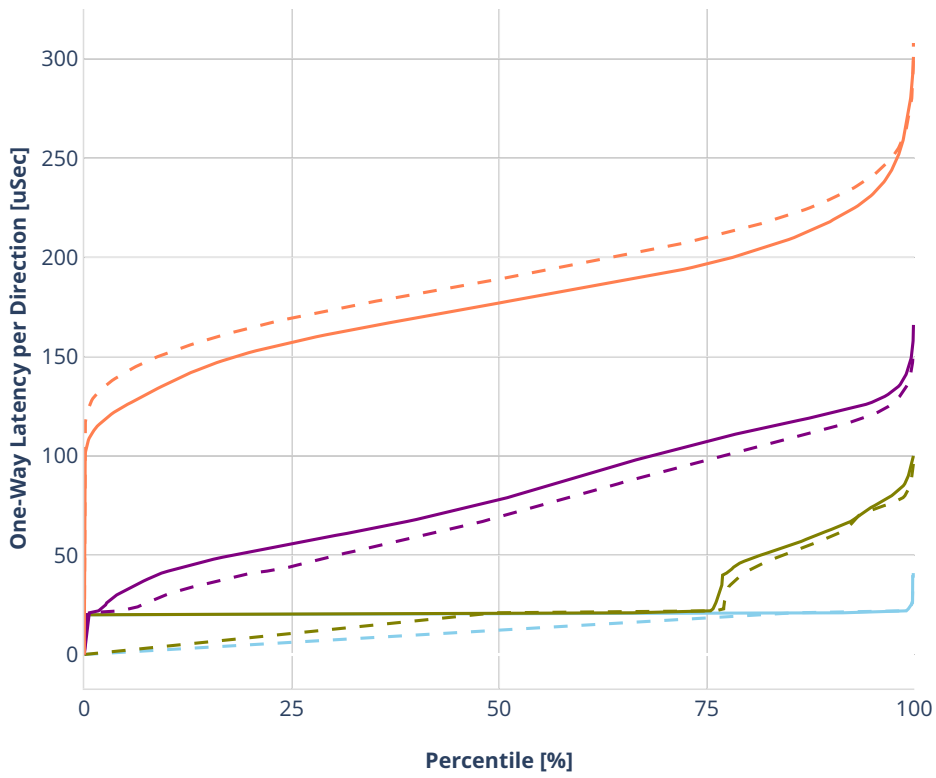

Latency: eth-l2bdbasemaclrn-eth-2vhostvr1024-1vm

- No-load.
- Low-load, 10% PDR.
- Mid-load, 50% PDR.
- High-load, 90% PDR.