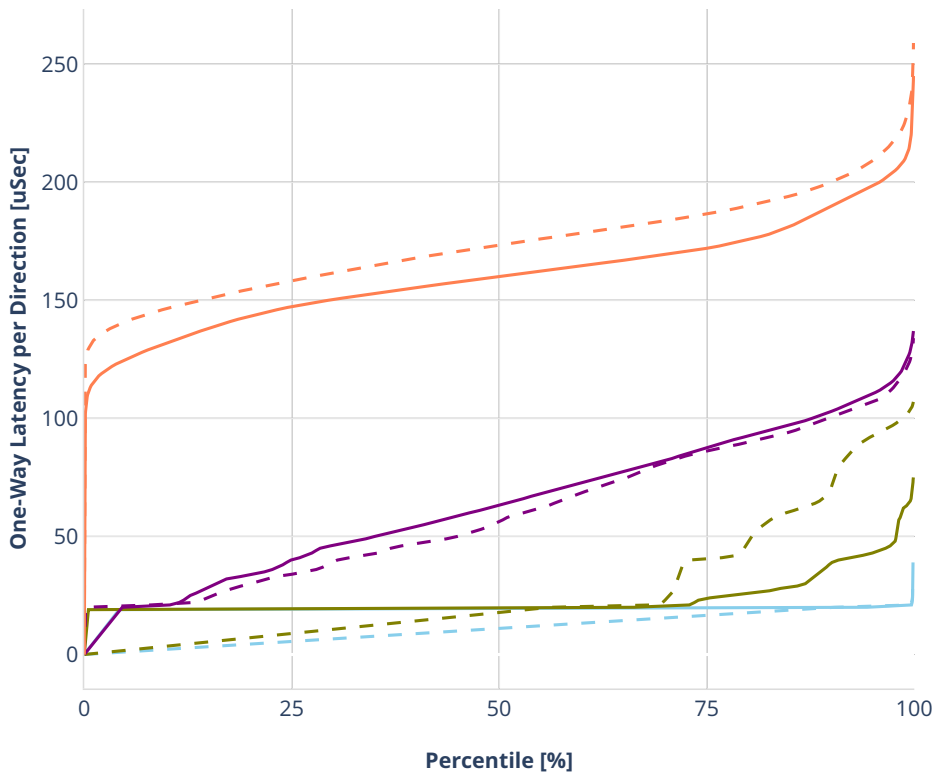

### Latency: dot1q-l2xcbase-eth-2vhostvr1024-1vm

- No-load.
- Low-load, 10% PDR.
- Mid-load, 50% PDR.
- High-load, 90% PDR.