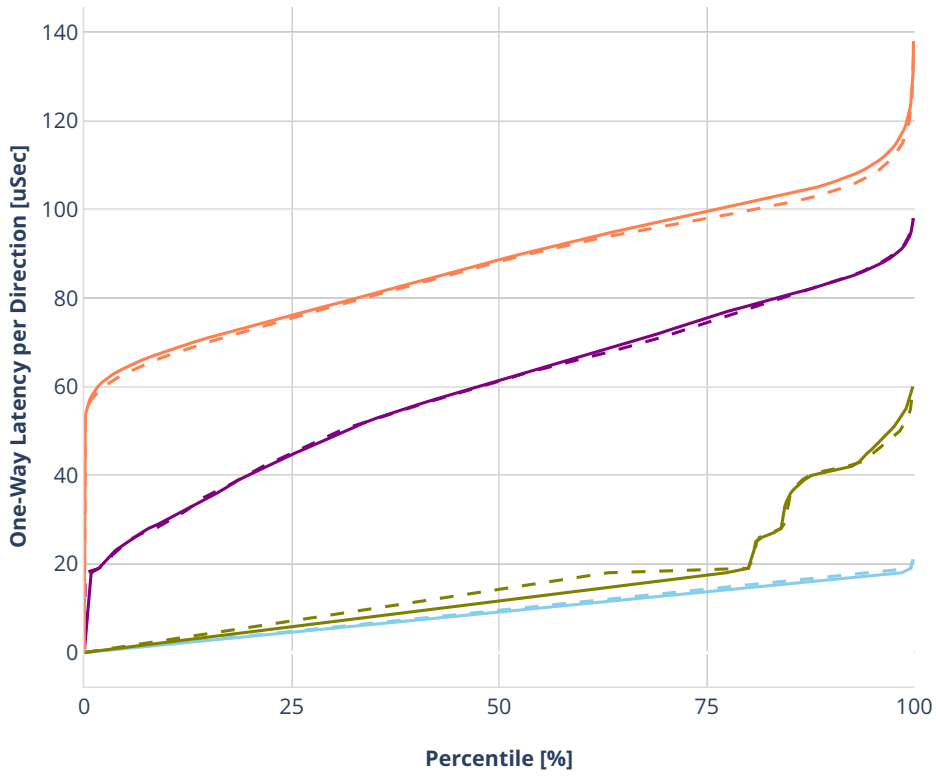

Latency: dot1q--ethip4vxlan-l2bdscale1l2bd1vlan1vxlan

- No-load.
- Low-load, 10% PDR.
- Mid-load, 50% PDR.
- High-load, 90% PDR.