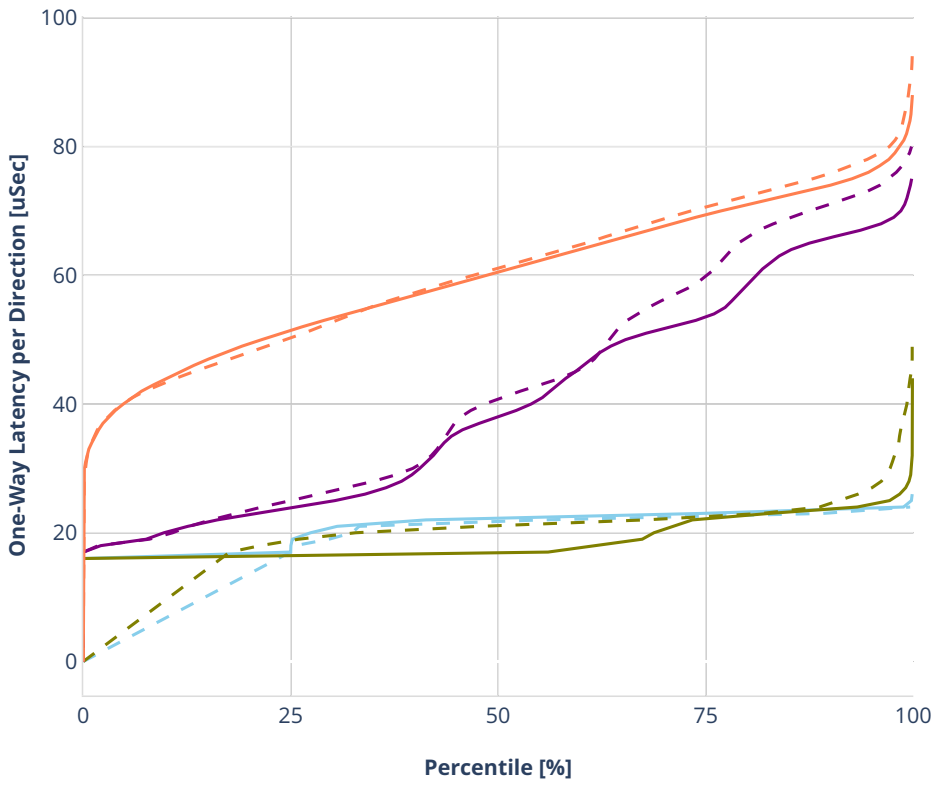

### Latency: avf-ethip4udp-ip4scale1000-udpsrcscale15-nat44

- No-load.
- Low-load, 10% PDR.
- Mid-load, 50% PDR.
- High-load, 90% PDR.