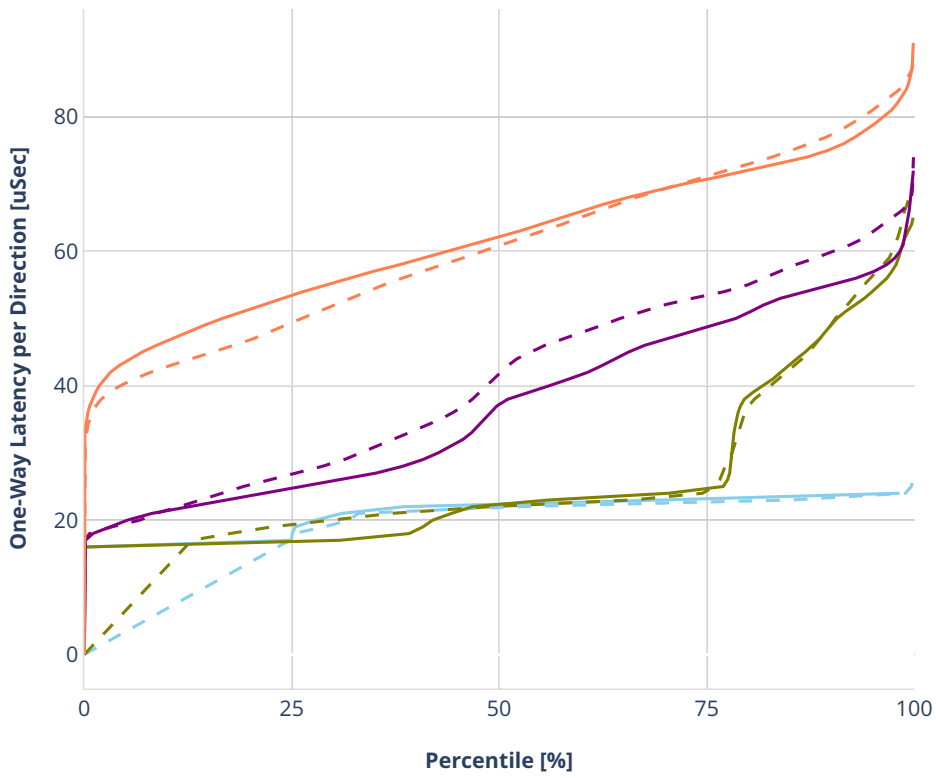

Latency: avf-ethip4udp-ip4base-iacl50sl-10kflows

- No-load.
- Low-load, 10% PDR.
- Mid-load, 50% PDR.
- High-load, 90% PDR.