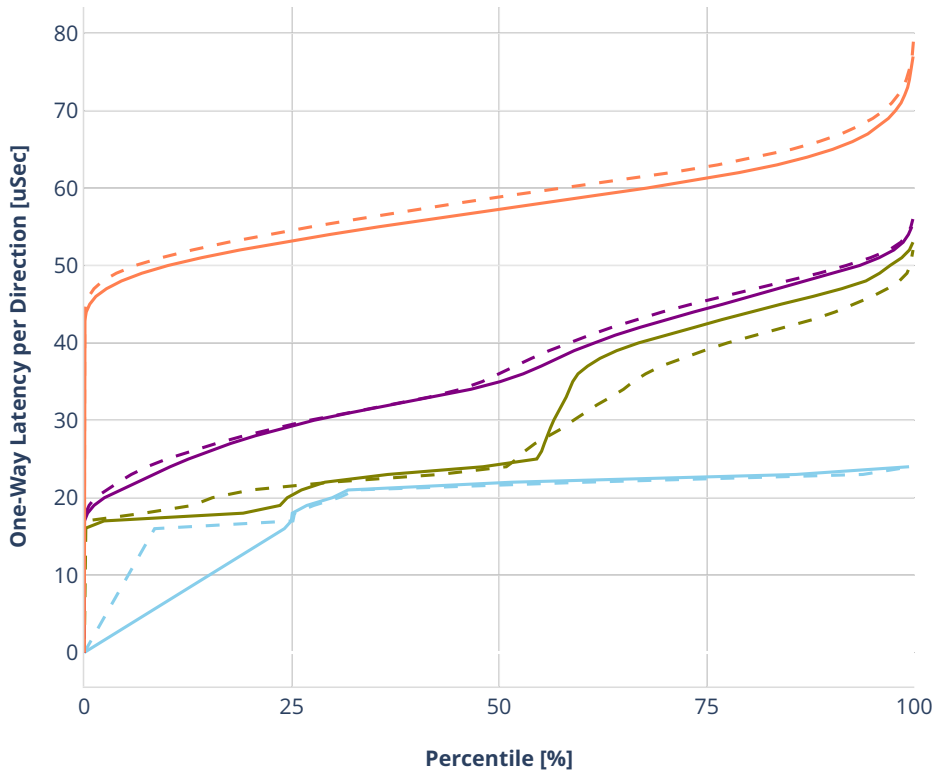

Latency: avf-ethip4-ip4scale200k

- No-load.
- Low-load, 10% PDR.
- Mid-load, 50% PDR.
- High-load, 90% PDR.