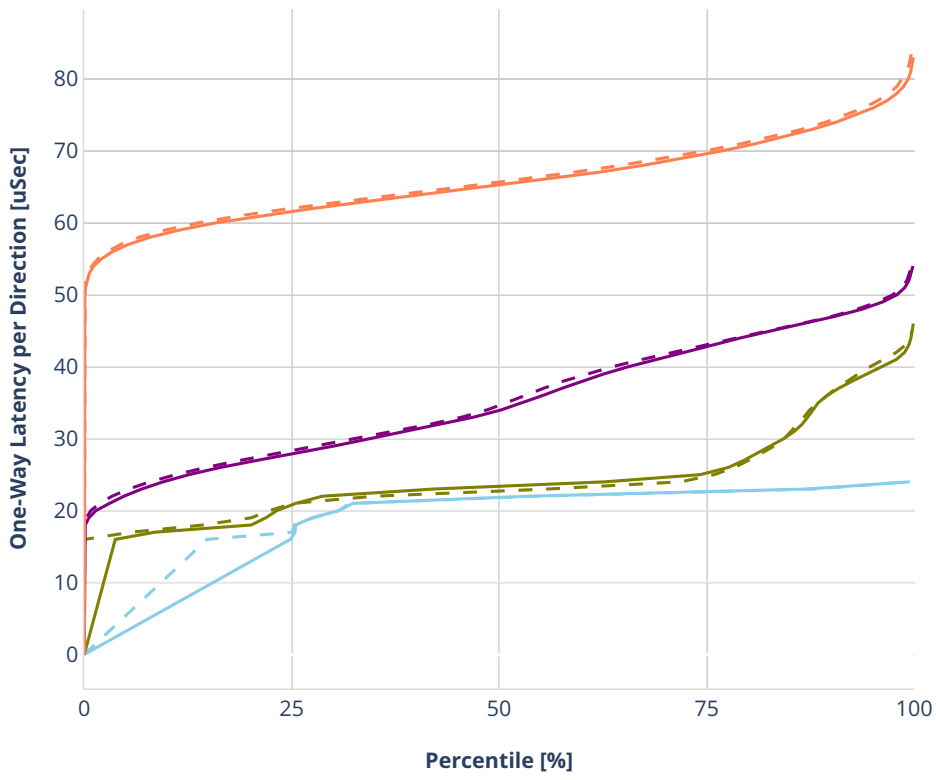

### Latency: avf-ethip4-ip4base

- No-load.
- Low-load, 10% PDR.
- Mid-load, 50% PDR.
- High-load, 90% PDR.