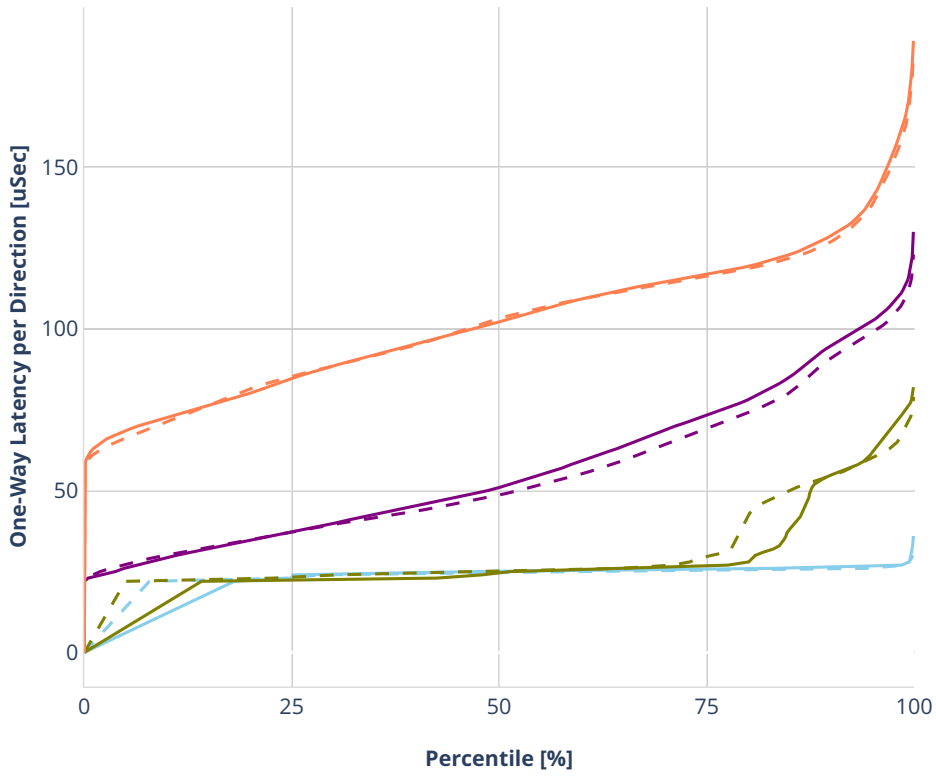

### Latency: avf-eth-l2xcbase-eth-2vhostvr1024-1vm-vppl2xc

- No-load.
- Low-load, 10% PDR.
- Mid-load, 50% PDR.
- High-load, 90% PDR.