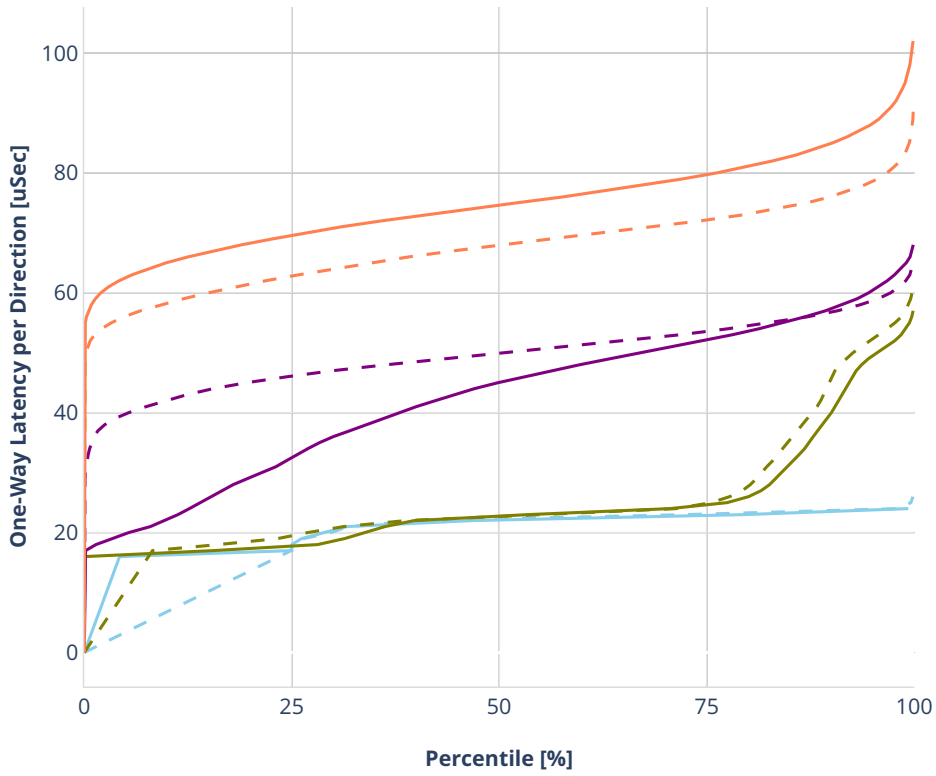

### Latency: avf-eth-l2bdscale10kmaclrn

- No-load.
- Low-load, 10% PDR.
- Mid-load, 50% PDR.
- High-load, 90% PDR.