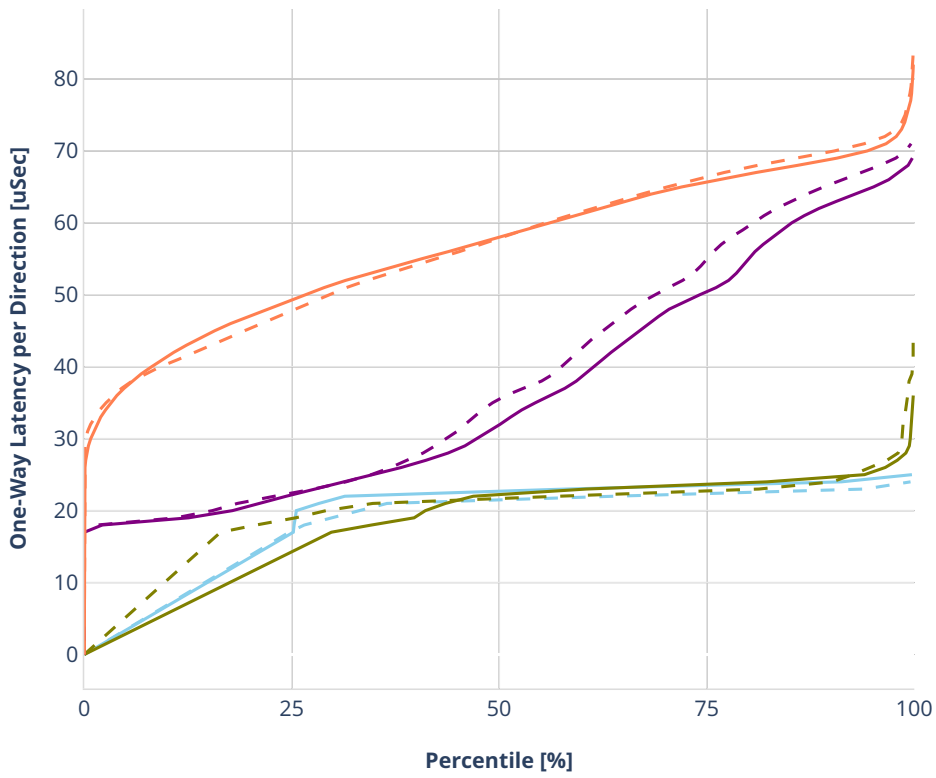

Latency: avf-eth-l2bdbasemaclrn-iac150sl-10kflows

- No-load.
- Low-load, 10% PDR.
- Mid-load, 50% PDR.
- High-load, 90% PDR.